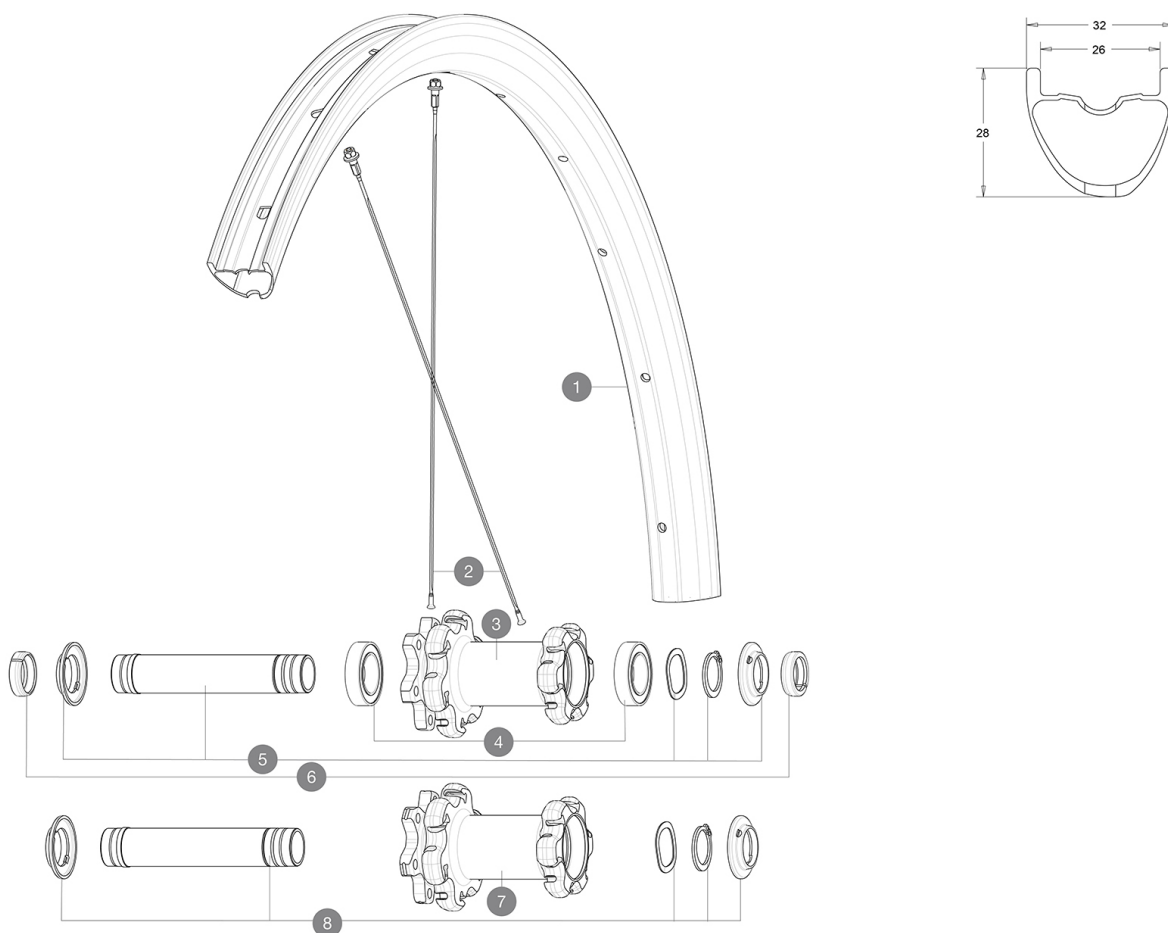

REFERENCES WHEELS

RIMS

&NBSP;:

1	V3060110	KIT FRONT RIM XA PRO CARBON 29"
	V3750101	35mm UST Green Tape for 30mm wide rims

SPOKES

2	V2387801	KIT 12 FRIT/REAR XA PRO CARBON 29" EXTRA FLAT SPOKE 288mm +
---	----------	---

HUB SHELLS

3	N/A	HUB BODY
4	V2500901	KIT BEARINGS 18x30x7 + WAVED WASHER + CLIP
5	V2372301	KIT 100mm AXLE QRM AUTO MTB > 2019
7	N/A	HUB BODY
8	V2372401	KIT 110mm AXLE QRM AUTO MTB > 2019

OPTIONS

V2374401	TORQUE CAPS 15*31 Adapter MTB QRM Auto > 2019 Frt HUB
----------	---

ADAPTERS

6	V2372501	15mm MTB Axle Cap QRM Auto From 2019
	99694101	ADAPTER Ft 15 to 9mm QR

MAVIC XA Pro Carbon 29 19

COMPATIBILITY

Freewheel: Shimano Micro Spline	
---------------------------------	--

Specifications

WHEEL WEIGHTS