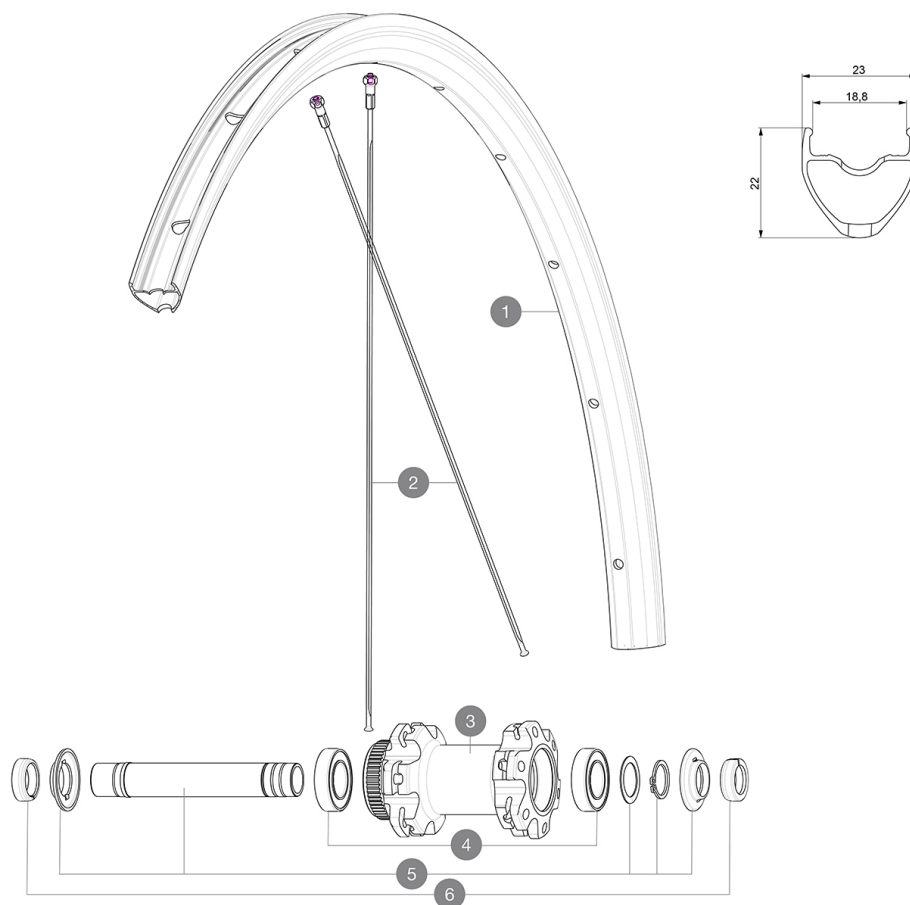

REFERENCES WHEELS

RIMS

&NBSP;:

1	janteavroutedis	FRONT ROAD DISC RIM
	V2620101	UST RIM TAPE 25mm (for 21-24mm wide rim)

SPOKES

2	V3666501	KIT 12 FR7/NDS AKSIUM ELITE UST Disc 650B FLAT SPOKE 277mm +

HUB SHELLS

3	N/A	HUB BODY
4	M40129	KIT 2 BEARINGS 6902 15x28x7
5	V2373301	KIT QRM AUTO FRONT AXLE 12mm > 2019

ADAPTERS

6	V2680501	12mm Road Axle Cap QRM Auto
	V2680301	"Kit Ft Road Adapter 12 >> 9mm"