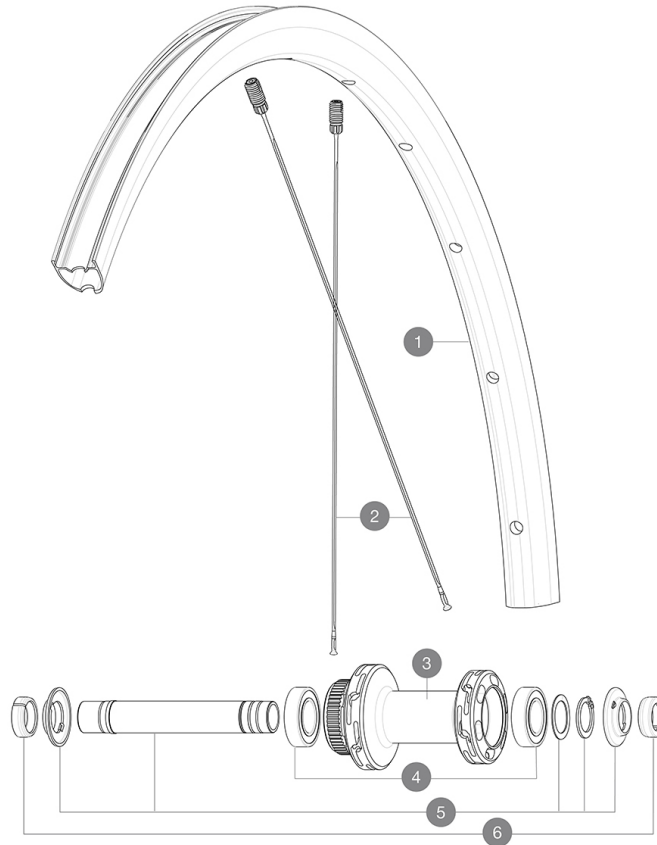

MAVIC **KSYRIUM S DISC**

Maximum tyre pressure: 4.4bar/64PSI with a 28mm tyre - 2.6bar/38PSI with a 64mm tyre
 ASTM CATEGORY 2 : road and offroad with jumps less than 15cm
 Maximum tyre pressure: 6.75bar/97PSI with a 23mm tyre - 3.8bar/55PSI with a 62mm tyre
 For a longer longevity of the wheel, Mavic recommends that the total weight supported by the wheels doesn't exceed 120kg, bike included
 Recommended tyre sizes: 25 to 32 mm
 Max. Pressure: see indication on wheel and tyre. If they differ, use the lowest of the 2
 Maximum tyre size: width 62mm - pressure max. 3.8Bar/55PSI

REFERENCES WHEELS

F90231 KSYRIUM S CL 700 12x100

**RIMS**

&NBSP;:

1	V4093410	Kit Front rim Ksyrium S Disc
---	----------	------------------------------

SPOKES

2	V4163501	Kit 12 Front/Rear Ksyrium S Disc butted spoke 294mm M7/7
---	----------	--

HUB SHELLS

3	N/A	HUB BODY
4	M40129	KIT 2 BEARINGS 6902 15x28x7
5	V2373301	KIT QRM AUTO FRONT AXLE 12mm > 2019

ADAPTERS

6	V2680501	12mm Road Axle Cap QRM Auto
	V2680301	"Kit Ft Road Adapter 12 >> 9mm"

DELIVERED WITH

Mavic tyre sealant (rear wheel) (355 466 01)	
User guide	
Front QR adapters (996 941 01 for MTB or B41 043 01 for road)	
Front QR adapters (996 941 01 for MTB or B41 043 01 for road)	
Front QR adapters (996 941 01 for MTB or B41 043 01 for road)	
Rear QR adapters for Instant Drive 360 (B49 894 01)	
Rear QR adapters for Instant Drive 360 (B49 894 01)	
Rear QR adapters for Instant Drive 360 (B49 894 01)	
UST valve and accessories (129 838 01)	
UST valve and accessories (129 838 01)	
UST valve and accessories (129 838 01)	
Multifonction adjustment wrench (delivered with rear wheel) (325 423 01)	
User guide	
User guide	
User guide	
UST valve and accessories (129 838 01)	
Front QR adapters (996 941 01 for MTB or B41 043 01 for road)	
Rear QR adapters for Instant Drive 360 (B49 894 01)	