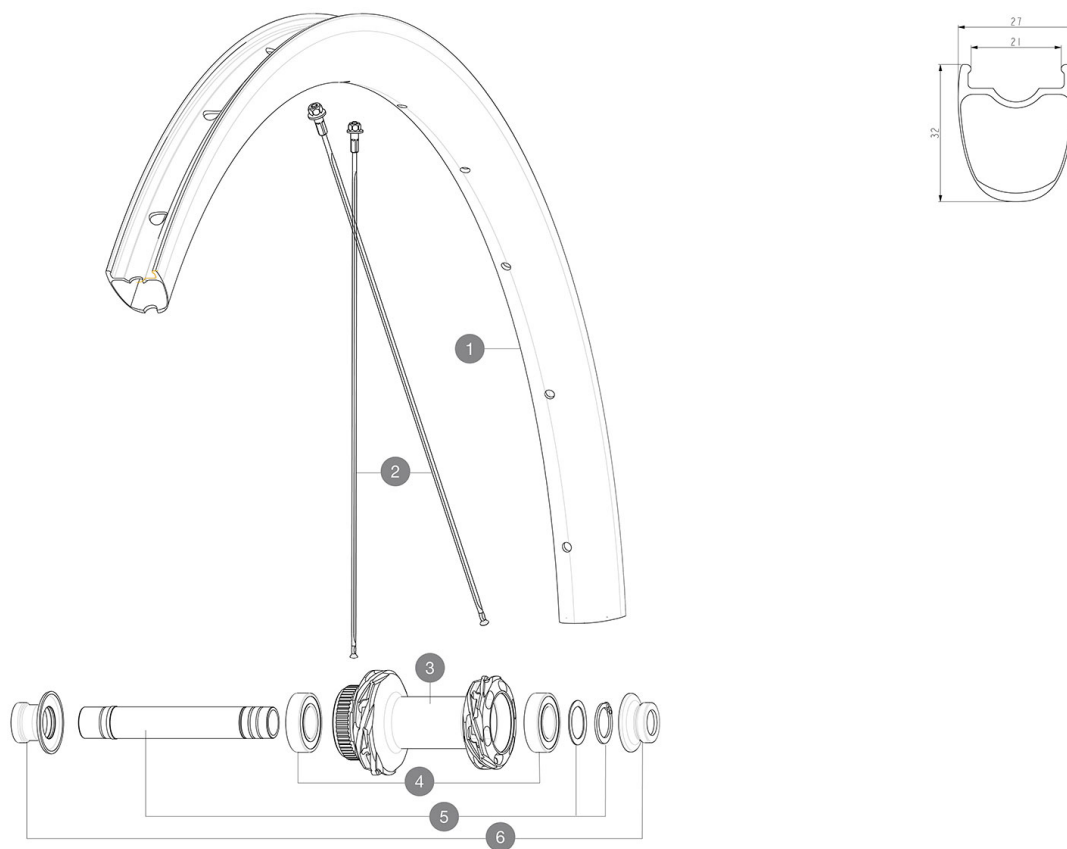

REFERENCES WHEELS

F90241 Cosmic SLS 32 DCL Ft

RIMS

&NBSP;:

1	V4093215	Kit Front/Rear rim Cosmic SL 32 Disc while stock lasts
	V2620101	UST RIM TAPE 25mm (for 21-24mm wide rim)

SPOKES

2	V4163101	Kit 12 Front/Rear Cosmic SLS 32 Disc aero stainless spoke 28
---	----------	--

HUB SHELLS

3	N/A	HUB BODY
3	N/A	HUB BODY
4	M40129	KIT 2 BEARINGS 6902 15x28x7
5	V2373301	KIT QRM AUTO FRONT AXLE 12mm > 2019

ADAPTERS

6	V2374701	KIT FRONT ROAD FORK REST 12mm FOR J BENT DISC HUB
---	----------	---

MAVIC *Cosmic SLS 32 Disc*

Specifications

WHEEL WEIGHTS