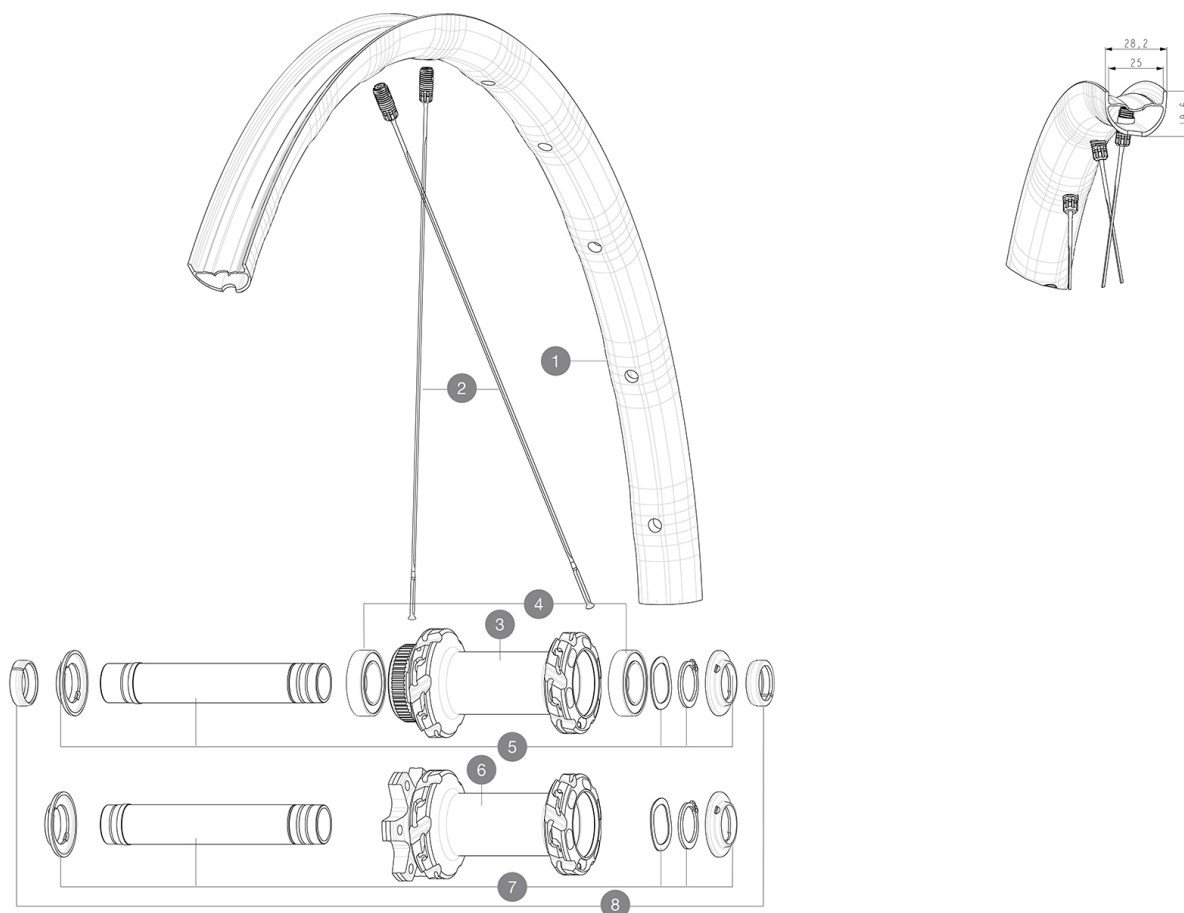

Non-Boost : 12x135 rear axle adapters ([V2510901])

Recommended tire sizes: 28 to 64 mm (1.1" to 2.5")

Recommended tyre sizes: 50mm to 76mm (2.0" to 3.0")

Boost : Torque Caps ([LV2374400])

REFERENCES WHEELS

F90443 XMAX SLS INT 29 BST

F91963 XMAX SLS CL 29 BST

RIMS

&NBSP::

1 V3765815 Kit Front/Rear rim Crossmax SLS 29"

SPOKES

2 V2388301 Kit 12 Front/Rear Crossmax SL/SLS/XL/XLS 29" butted spoke 2

HUB SHELLS

3	N/A	HUB BODY
4	V2500901	KIT BEARINGS 18x30x7 + WAVED WASHER + CLIP
5	V2375601	Kit 110mm axle QRM auto MTB from 2019 DCL
6	N/A	HUB BODY
7	V2372401	KIT 110mm AXLE QRM AUTO MTB > 2019

OPTIONS

V2374401 TORQUE CAPS 15*31 Adapter MTB QRM Auto > 2019 Frt HUB

WHEEL WEIGHTS

745