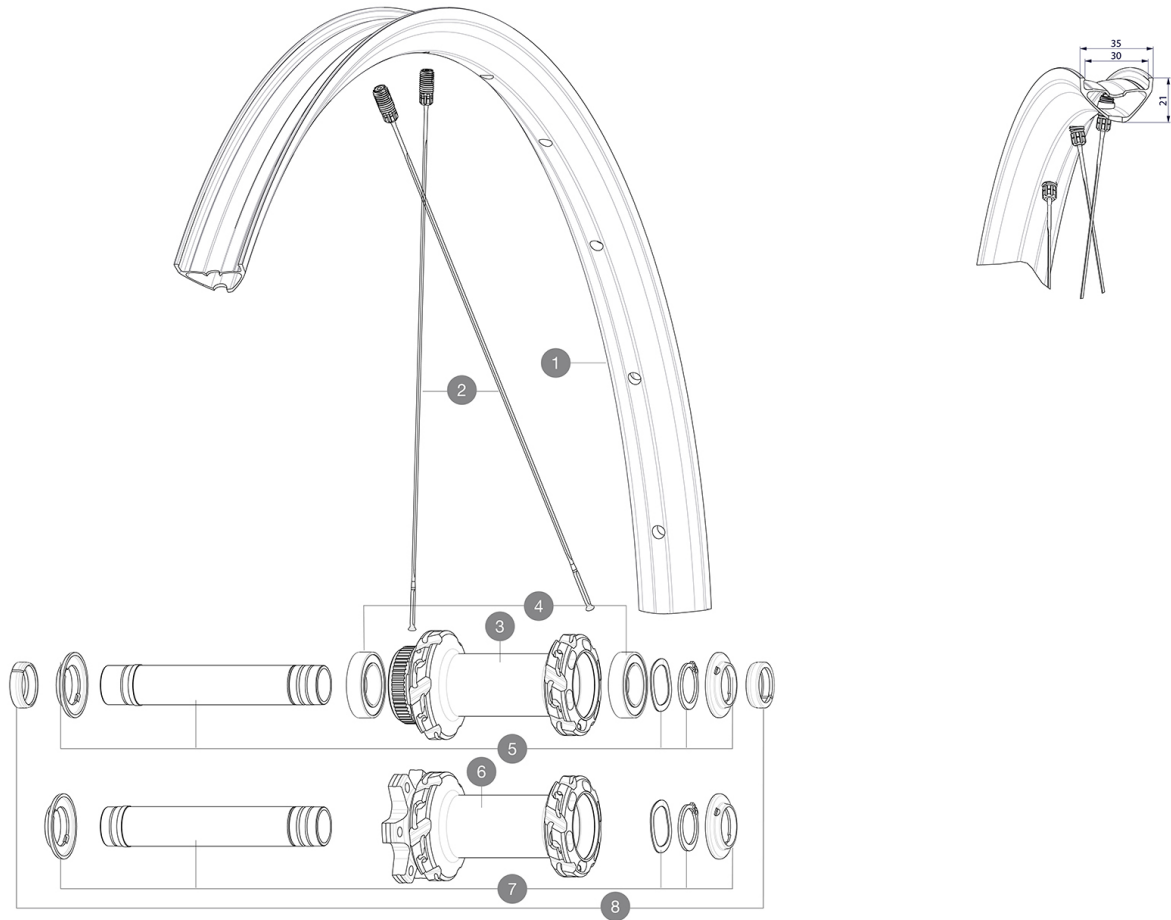

ASTM CATEGORY 4 : ENDURO AND TRAIL RIDING

For a longer longevity of the wheel, Mavic recommends that the total weight supported by the wheels doesn't exceed 120kg, bike included
Recommended tyre sizes: 60mm to 76mm (2.35" to 3.0")

REFERENCES WHEELS

F90522	Crossmax XL 27,5 Ft Bst*	F91992	Crossmax XL 27,5 DCL Ft Bst*
--------	--------------------------	--------	------------------------------

RIMS

&NBSP;:

1	V3766115	Kit Front/Rear rim Crossmax XL 27,5" MY21
---	----------	---

SPOKES

2	V2388401	Kit 12 Front/Rear Crossmax XL 27,5" butted spoke 279 M7/7 M
---	----------	---

HUB SHELLS

3	N/A	HUB BODY
4	V2500901	KIT BEARINGS 18x30x7 + WAVED WASHER + CLIP
5	V2375601	Kit 110mm axle QRM auto MTB from 2019 DCL
6	N/A	HUB BODY
7	V2372401	KIT 110mm AXLE QRM AUTO MTB > 2019

SPOKES

- **Material** : steel
- **Shape** : straight pull, flat, double butted
- **Count** : 24 front and rear
- **Lacing** : front and rear crossed 2, contactless

WHEEL HUB

Hub available with 6-bolt or center lock (R) brake rotors