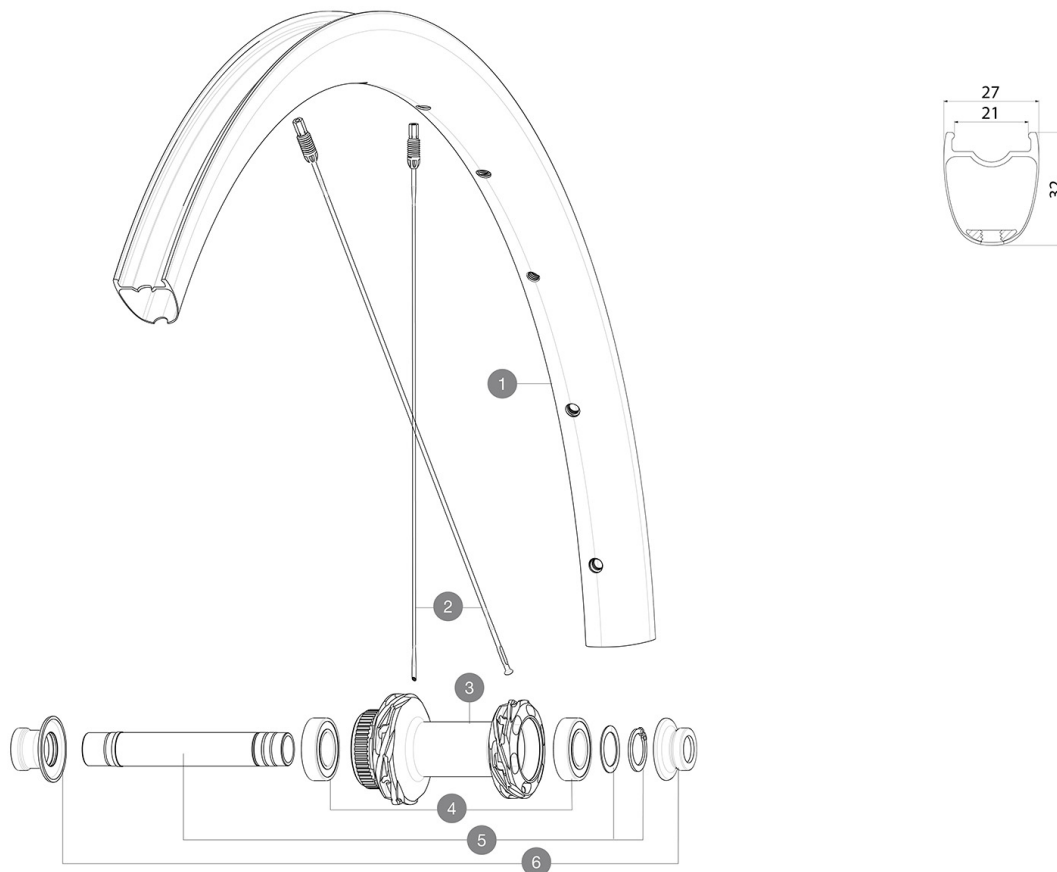

MAVIC COSMIC SLR 32 DISC

1
2021
FRONT

ASTM CATEGORY 2 : road and offroad with jumps less than 15cm
ID360 Shimano steel freewheel body (V3790101))
For a longer longevity of the wheel, Mavic recommends that the total weight supported by the wheels doesn't exceed 120kg, bike included
Maximum tyre pressure: 6.1bar/88PSI with a 25mm tyre - 3.5bar/51PSI with a 64mm tyre
Recommended tyre sizes: 25 to 32 mm
Max. Pressure: see indication on wheel and tyre. If they differ, use the lowest of the 2
ID360 N3W freewheel body (V4270101))

REFERENCES WHEELS

F92261 COS SLR32 CL 700 12X100

RIMS

&NBSP::

1	V4094615	Kit Front/Rear rim Cosmic SLR 32 Disc
---	----------	---------------------------------------

SPOKES

2	V4164801	Kit 12 CosmicSLR32 Disc aero sspk M6 291
---	----------	--

HUB SHELLS

3	N/A	HUB BODY
3	N/A	HUB BODY
4	M40129	KIT 2 BEARINGS 6902 15x28x7
5	V2373301	KIT QRM AUTO FRONT AXLE 12mm > 2019

ADAPTERS

6	V2374701	KIT FRONT ROAD FORK REST 12mm FOR J BENT DISC HUB
	V2680301	"Kit Ft Road Adapter 12 >> 9mm"