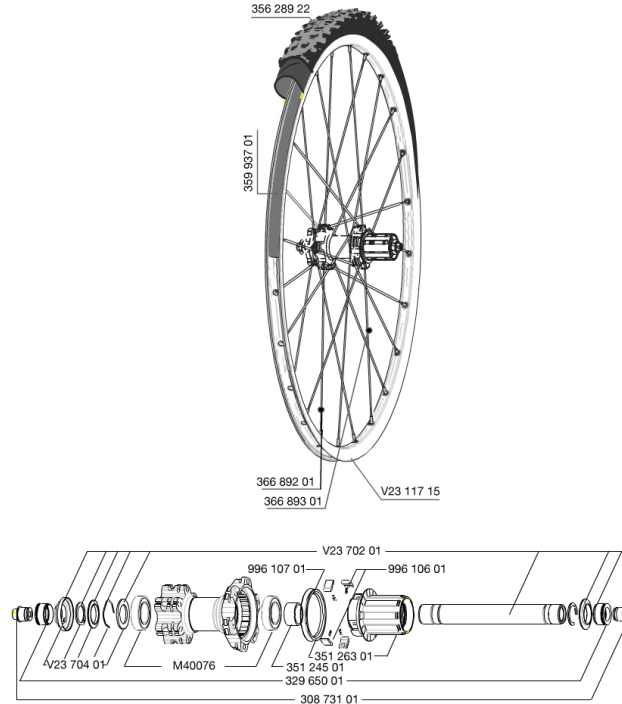

RÉFÉRENCES ROUES

353076 CROSSROC 650b REAR 9x135WTS

JANTES

&NBSP;:

V2311715	JANTE AVT/ARR CROSSROC 27,5"
35993701	UST RIM STRIP 27.5x19c

RAYONS

36689201	"12 SPOKES FRONT/OPP DRIVE SIDE CROSSROC 650b/27,5"" 277mm"
36689301	"12 SPOKES DRIVE SIDE CROSSROC 650b/27,5"" 275mm"

MOYEUX

V2370401	REAR AUTO ADJUST.PLAY KIT 12MM AXLE
35124501	SET OF 3 REAR AXLE/FREEWHEEL BODY SPACERS
99610701	JOINT A LEVRE ITS4
V2370201	KIT AXE ARRIERE 12MM CROSSONE/CROSSRIDE/CROSSROC
35126301	TS-2 FREEWHEEL BODY + SEAL 2013 (NO PAWLS) - while stock las
99610601	KIT CLIQUETS ITS4

PNEUMATIQUES

35628922	Crossroc Roam 650b
----------	--------------------

ADAPTATEURS

30873101	2 REAR REDUCERS 12/9,5mm 2012 ITS4 HUB
32965001	ADAPTER Rr 12x142mm Elite/CRide MTB (Rd)

MAVIC *Crossroc 650b WTS*

Spécifications

POIDS ROUES

Poids roue 970