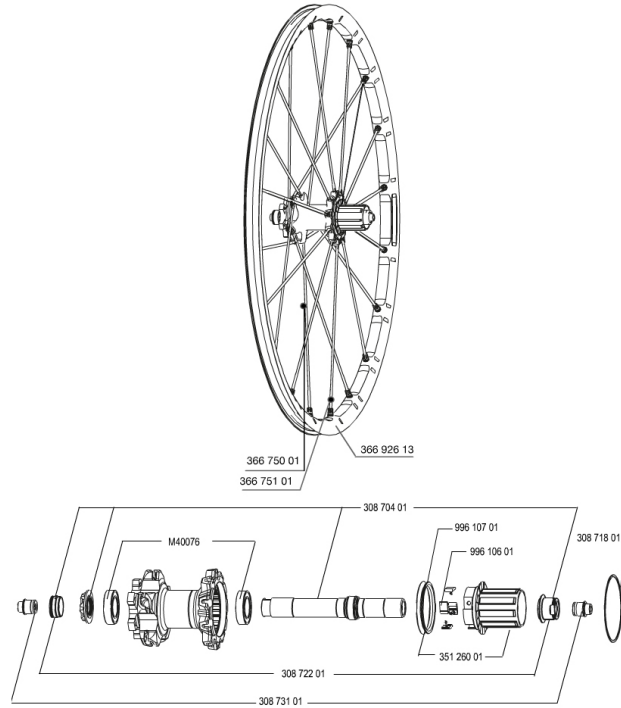

## RÉFÉRENCES ROUES

356027 CROSSMAX SLR 650b D6T REAR

356033 CROSSMAX SLR 650b Dcl REAR

### JANTES

&NBSP;:

36692613 "REAR CROSSMAX SLR 650b/27,5" RIM"

### RAYONS

36675001 "10 SPOKES OPP DRIVE SIDE CROSSMAX SLR/ENDURO 650b/27,5" 28  
36675101 "10 SPOKES DRIVE SIDE CROSSMAX SLR/ENDURO 650b/27,5" 251,5m

### **POIDS ROUES**

Poids roue 830