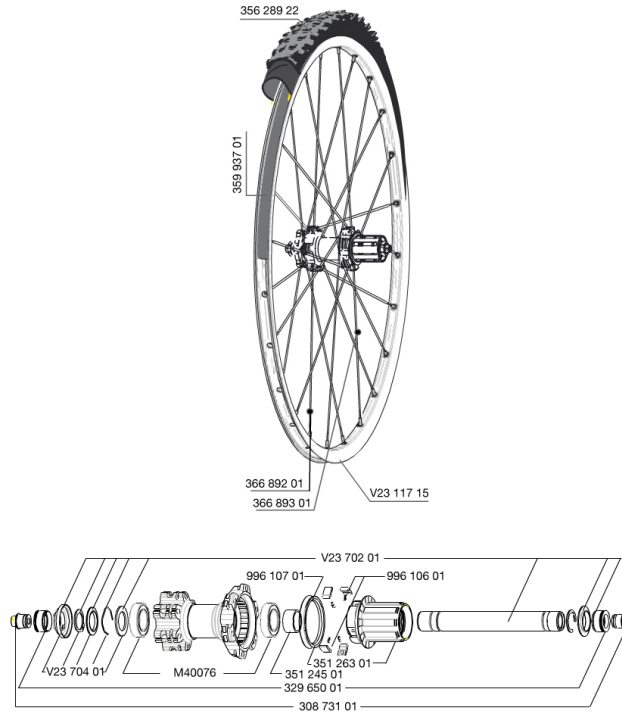

# MAVIC CROSSROC WTS 650b (27,5) Lefty Supermax 2014

RĂFĂRENCES ROUES

## JANTES

&amp;NBSP;:

35993701	UST RIM STRIP 27.5x19c
V2311715	JANTE AVT/ARR CROSSROC 27,5"

## RAYONS

36689301	"12 SPOKES DRIVE SIDE CROSSROC 650b/27,5"" 275mm"
36689201	"12 SPOKES FRONT/OPP DRIVE SIDE CROSSROC 650b/27,5"" 277mm"

## ADAPTATEURS

32965001	ADAPTER Rr 12x142mm Elite/CRide MTB (Rd)
30873101	2 REAR REDUCERS 12/9,5mm 2012 ITS4 HUB

**MAVIC** **CROSSROC WTS 650b (27,5) Lefty****Spécifications Supermax 2014**

POIDS ROUES

Poids roue