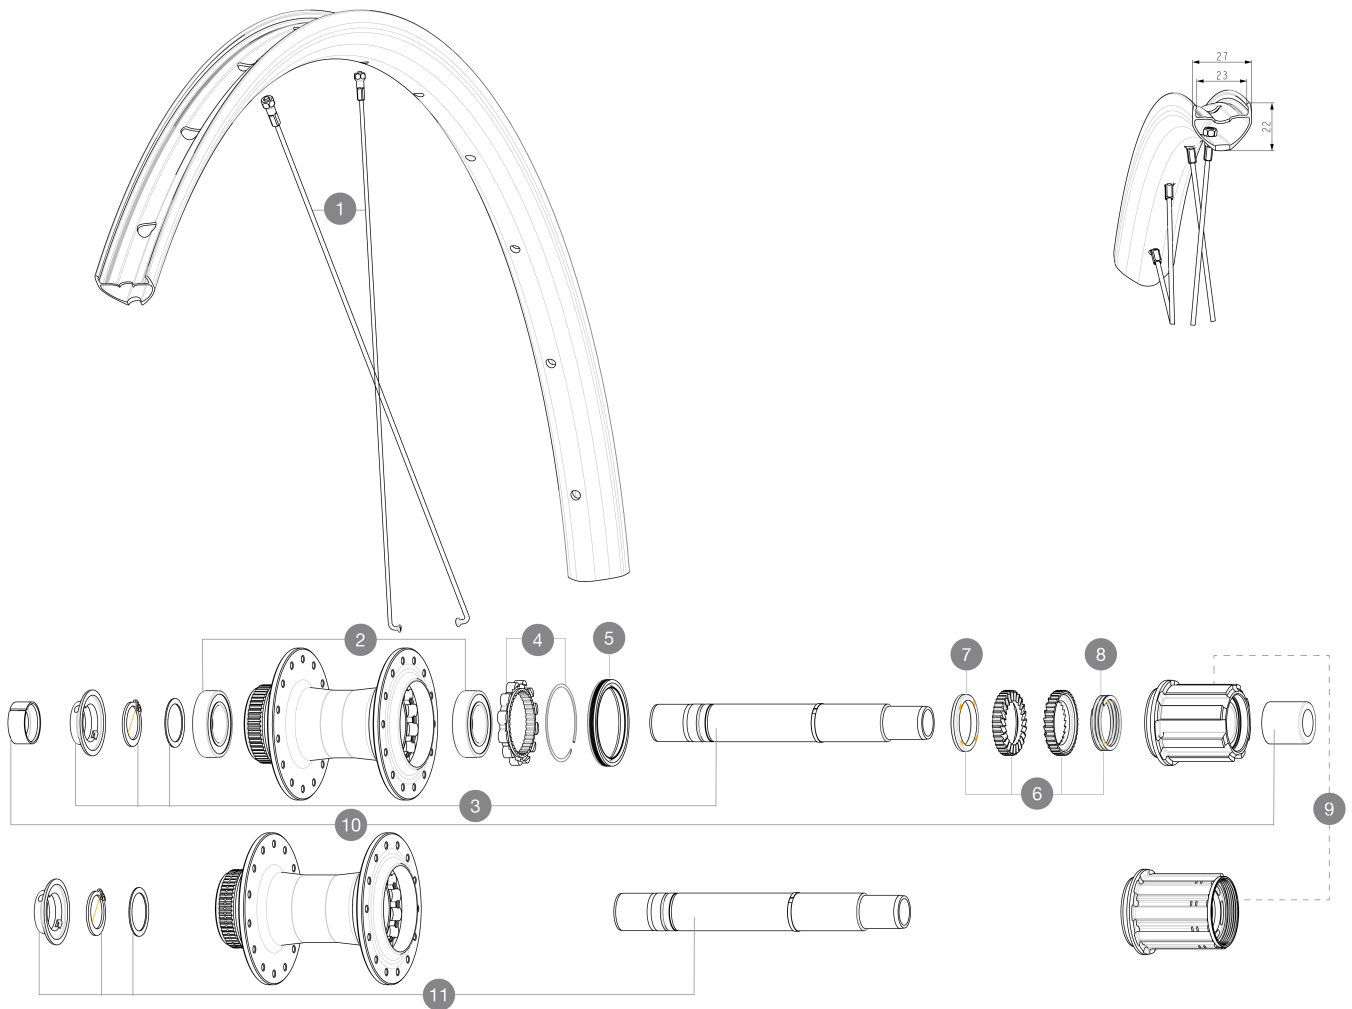

REFERENCES WHEELS

SPOKES

1 V00062331 Kit 14 ft/rr Jbent bk rd spk 298 29"+np

OPTIONS

V2373001 KIT ADJUST. SYSTEM QRM AUTO ID360 for 17x30x7 bearing

HUB SHELLS

2 M40076 HUB BEARINGS 17x30x7 6903 x 2
 3 V2373401 KIT ID360 135/142 DCL L1 AXLE WITH CLIP
 4 V2252701 KIT ID360 INSERT SHAPED EAR LOBE > 2017
 5 V00063631 Kit ID360 seal version 2 (larger)
 6 V2375201 KIT ID360 24 TEETH 2 RATCHET + MTB SPRING + PAD (specific)
 7 V2375401 KIT ID360 MTB 24T 3 NOISE REDUCING PADS
 8 V2372901 KIT 3 ID360 MTB SPRINGS
 9 V3430101 HG11 Freewheel Body ID360
 9 V3440101 ED11 Freewheel Body ID360
 11 V2375701 Kit ID360 148 DCL axle with circlip

ADAPTERS

10 V2510701 ID360V2RrAxleAdapt12x142/148
 V2510901 ID360 EVO RrAxleAdpt12x135/150
 V2510801 ID360 V2 RrAxleAdapt9x135

MAVIC **ALLROAD 1 23MM****Specifications**

WHEEL WEIGHTS