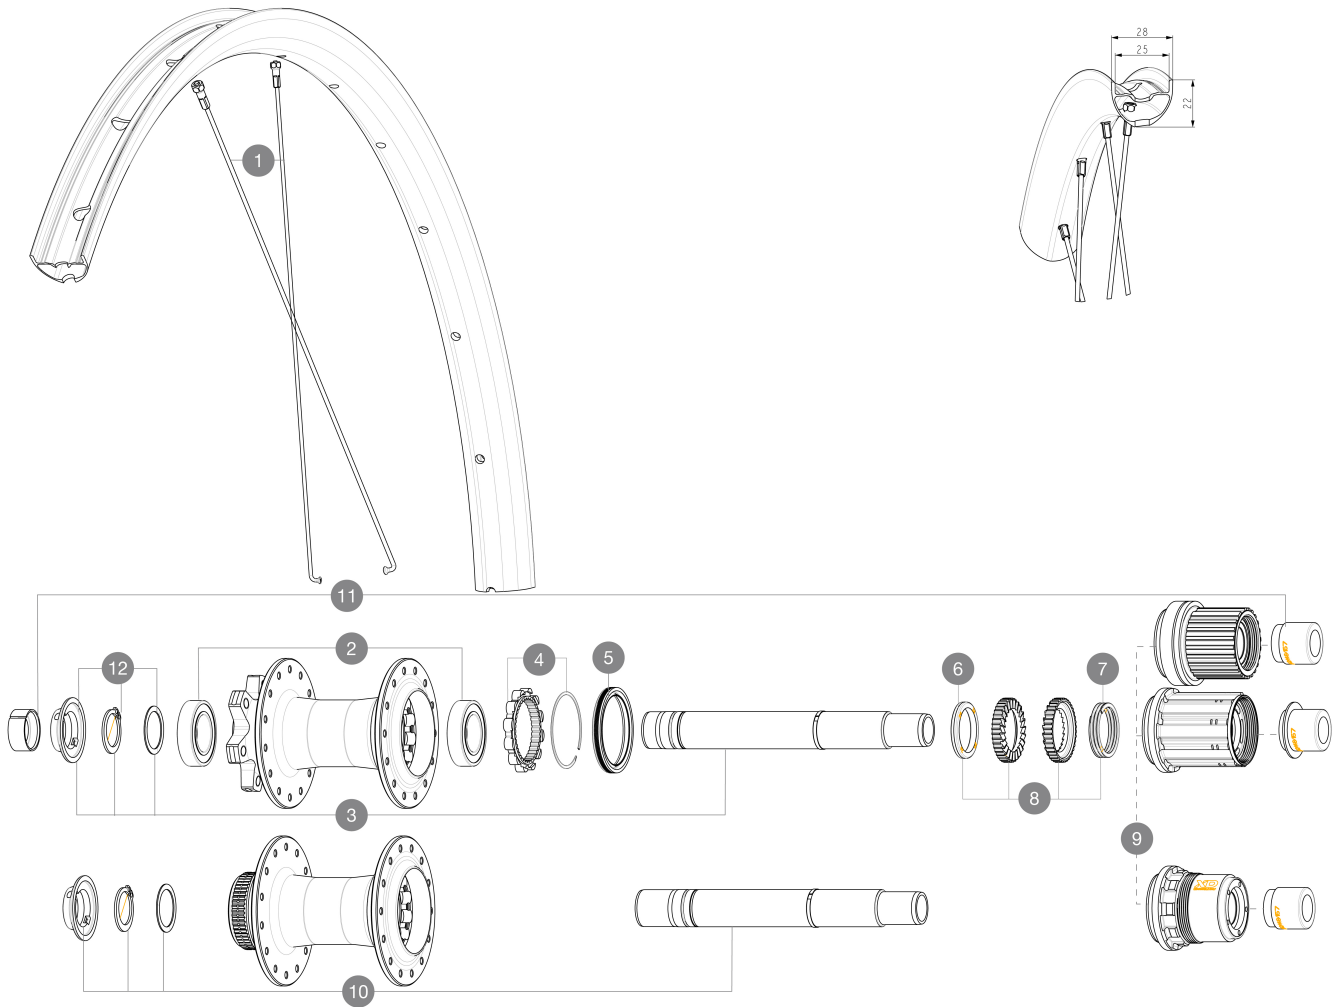

**SPOKES**

1	V00062331	Kit 14 ft/rr Jbent bk rd spk 298 29"+np
---	-----------	---

HUB SHELLS

2	M40076	HUB BEARINGS 17x30x7 6903 x 2
3	V2372201	KIT ID360 148 D6T AXLE WITH CLIP
4	V2252701	KIT ID360 INSERT SHAPED EAR LOBE > 2017
5	V2251601	KIT ID360 SEAL + GREASE
6	V2375401	KIT ID360 MTB 24T 3 NOISE REDUCING PADS
7	V2372901	KIT 3 ID360 MTB SPRINGS
8	V2375201	KIT ID360 24 TEETH 2 RATCHET + MTB SPRING + PAD (specific)
9	V3780101	HG9 Alloy MTB Freewheel Body ID360
9	V3740101	XD MTB Freewheel Body ID360
9	V3990101	MicroSpline MTB Freewheel Body ID360
10	V2375701	Kit ID360 148 DCL axle with circlip
12	V2373001	KIT ADJUST. SYSTEM QRM AUTO ID360 for 17x30x7 bearing

ADAPTERS

11	V2510701	ID360V2RrAxleAdapt12x142/148
	V2510801	ID360 V2 RrAxleAdapt9x135

MAVIC **CROSSRIDE 1 29 25MM****DELIVERED WITH**

Rim tape	
User guide	

COMPATIBILITY

Freewheel body: convertible SHIMANO HG MTB steel (kit V3790101 sold separately)	
Front axle: convertible from 15mm thru axle to Quick Release with included adapters	
Rear axle: 12mm thru axle, convertible to Quick Release with adapters (delivered with non-boost wheel)	

Specifications**RIMS**

- **Material** : S6000 Aluminum
- **Height** : 22 mm
- **Joint** : sleeved
- **Internal width** : 30 mm
- **Drilling** : traditional (front/rear 28 holes)
Disc brake specific profile
E-Bike specific rim profile
- **ETRTO size 29"** : 622x25TSS
- **Tire** : clincher

SPOKES

- **Material** : steel
- **Count** : 20 front and rear
R2R carbon spoke technology

WHEEL HUB

- **Body** : aluminum
- **Disc standard** : 6 Bolts or Center Lock[®]
- **Axle material** : aluminum
- **Rear body** : aluminum
- **Axles** : Front 15X110 (Boost) or 15x100 ; Rear 12X148 (Boost) or 12x142
- **Freewheel** : Shimano HG MTB / Shimano MS / Sram XD MTB
- **Freewheel** : FTS-L steel