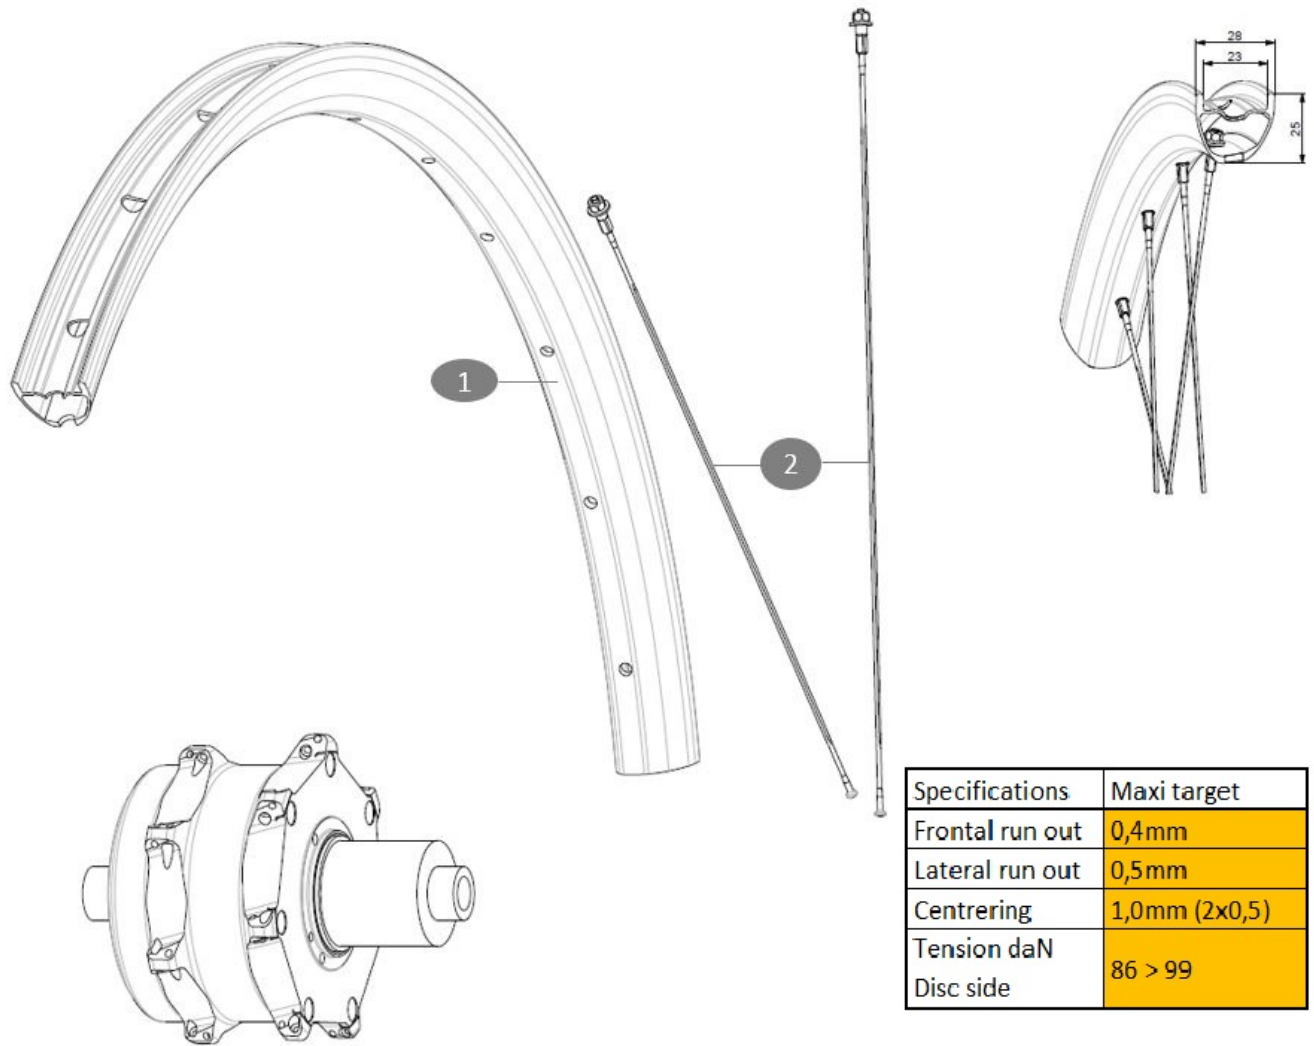

REFERENCES WHEELS

**RIMS**

&NBSP;:

- 1 V00054909 Kit Rear rim Allroad Pro Carbon EBM X20 while stock lasts
- V2620101 UST RIM TAPE 25mm (for 21-24mm wide rim)

**SPOKES**

- 2 V00054531 Kit14Ald Pro Carb spk283 EBMX20+blk npl

## WHEEL WEIGHTS