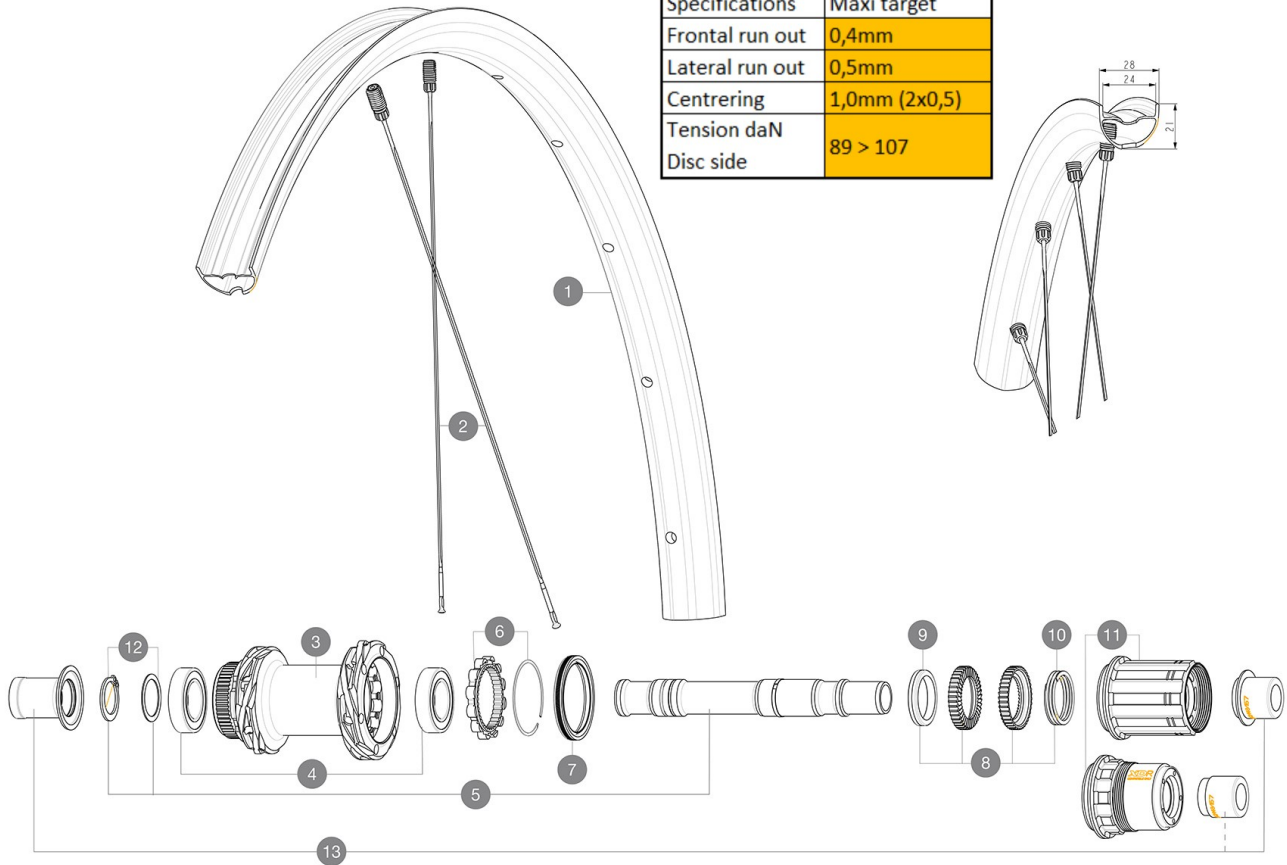

ASTM CATEGORY 2 : road and offroad with jumps less than 15cm
 Non-Boost : 12x135 rear axle adapters (V2510901)
 Boost : Torque Caps for Center Lock hub (V2374401)
 Freewheel: SRAM XD, Shimano HG9, Shimano Micro-Spline

REFERENCES WHEELS

Specifications	Maxi target
Frontal run out	0,4mm
Lateral run out	0,5mm
Centering	1,0mm (2x0,5)
Tension daN	89 > 107
Disc side	

RIMS

 ::

2 V00097531 Kit Front/Rear rim Allroad S 23

SPOKES

1 V00096231 Kit 14 Front/Rear steel spoke M7/7 298mm

HUB SHELLS

3	N/A	HUB BODY
4	M40076	HUB BEARINGS 17x30x7 6903 x 2
5	V00046431	KIT AXE ID360 142LIGHT CL+CIR
6	V2252701	KIT ID360 INSERT SHAPED EAR LOBE > 2017
7	V2251601	KIT ID360 SEAL + GREASE
8	V2251701	KIT ID360 2 RATCHETS + SPRING + GREASE
9	V2500501	KIT ID360 3 PADS NOISE REDUCING
10	V2251801	KIT 3 ID360 ROAD SPRINGS
11	V3430101	HG11 Freewheel Body ID360
11	V2580101	FREEHUB BODY XD Road ID360
12	V2560501	KIT ADJUST. SYSTEM QRM AUTO ID360 for 17x28x7 bearing

OPTIONS

V2510801	ID360 V2 RrAxleAdapt9x135
V2510901	ID360 EVO RrAxleAdpt12x135/150
V2373401	KIT ID360 135/142 DCL L1 AXLE WITH CLIP

ADAPTERS

13 V3811001 KIT ROAD ID360 RR CL ENDCAP (12MM)

MAVIC **ALLROAD S****DELIVERED WITH**