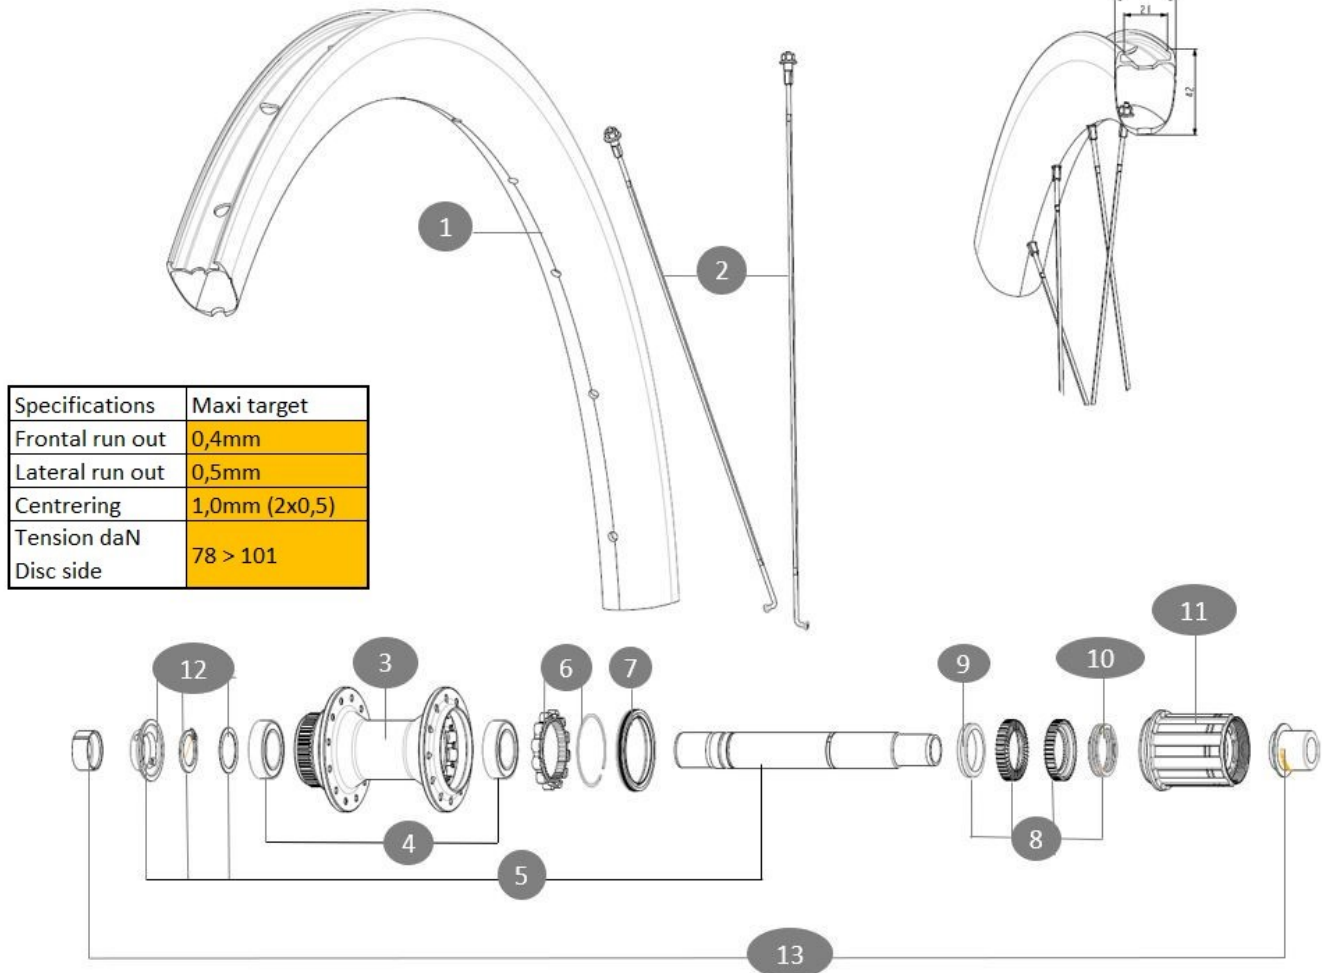

MAVIC **COSMIC S 42 DISC****REFERENCES WHEELS**

ASTM CATEGORY 2 : road and offroad with jumps less than 15cm

For a longer longevity of the wheel, Mavic recommends that the total weight supported by the wheels doesn't exceed 120kg, bike included

Jante arrière Cosmic S 42 Disc

**RIMS**

&NBSP;:

1	V00106031	KIT FT/RR RIM COSMIC S42 DISC
	V2620101	UST RIM TAPE 25mm (for 21-24mm wide rim)

SPOKES

2	V00106131	KIT 12FT/RR COSMIC S42 SPK 273
----------	-----------	--------------------------------

HUB SHELLS

3	N/A	HUB BODY
4	V2560401	KIT 2 BEARINGS 17x28x7 + WAVED WASHER + CLIP
5	V2373401	KIT ID360 135/142 DCL L1 AXLE WITH CLIP
6	V2252701	KIT ID360 INSERT SHAPED EAR LOBE > 2017
7	V2251601	KIT ID360 SEAL + GREASE
8	V2251701	KIT ID360 2 RATCHETS + SPRING + GREASE
9	V2500501	KIT ID360 3 PADS NOISE REDUCING
10	V2251801	KIT 3 ID360 ROAD SPRINGS
11	V3430101	HG11 Freewheel Body ID360
12	V2373001	KIT ADJUST. SYSTEM QRM AUTO ID360 for 17x30x7 bearing

ADAPTERS

13	V2510701	ID360V2RrAxleAdapt12x142/148
-----------	----------	------------------------------

MAVIC COSMIC S 42 DISC

2024
REAR

DELIVERED WITH

User guide	
UST valve and accessories (129 838 01)	
Pre-installed tubeless rim tape	
User guide	
Pre-installed tubeless rim tape	
UST valve and accessories (129 838 01)	