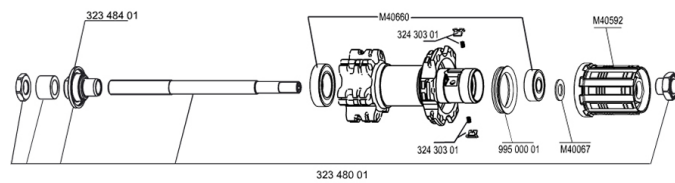

REFERENCES WHEELS

127089	CROSSRIDE DISC 011 DCL REAR	127092	CROSSRIDE DISC 011 6T REAR
127090	CROSSRIDE DISC 011 DCL PR	127093	CROSSRIDE DISC 011 6T PR

RIMS

&NBSP;:

12021615	FRONT/REAR CROSSRIDE DISC 11 RIM
----------	----------------------------------

SPOKES

99687501	KIT 12 CROSSRIDE DISC STEEL BLK SPOKES 263mm
----------	--

HUB SHELLS

32348001	MTB DISC REAR AXLE QRM MTB DISC
99500001	FTSL/FTSX FREEHUB BODY SEAL
M40660	REAR HUB 608+6001 BEARINGS
M40592	FTSL FREEWHEEL BODY M10
32348401	EXPANSIBLE BEARINGS SUPPORT
32430301	FTSX PAWLS KIT (MTB WHEELS)
M40067	INTERNAL FREEWHEEL SPACER FTSL/FTSX

MAVIC *Crossride Disc*

Specifications

WHEEL WEIGHTS