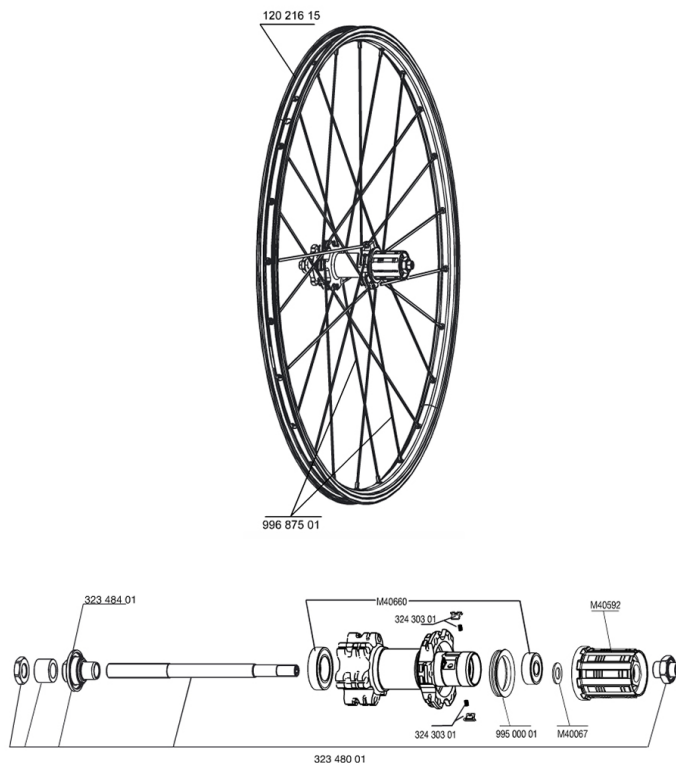

REFERENCES WHEELS

111853 CROSSRIDE D011 15MMDCL+AD PR

RIMS

&NBSP;:

12021615	FRONT/REAR CROSSRIDE DISC 11 RIM
----------	----------------------------------

SPOKES

99687501	KIT 12 CROSSRIDE DISC STEEL BLK SPOKES 263mm
----------	--

HUB SHELLS

32348401	EXPANSIBLE BEARINGS SUPPORT
32430301	FTSX PAWLS KIT (MTB WHEELS)
M40067	INTERNAL FREEWHEEL SPACER FTSL/FTSX
32348001	MTB DISC REAR AXLE QRM MTB DISC
99500001	FTSL/FTSX FREEHUB BODY SEAL
M40660	REAR HUB 608+6001 BEARINGS
M40592	FTSL FREEWHEEL BODY M10

Crossride Disc 15mm

Specifications

WHEEL WEIGHTS

Wheel weight