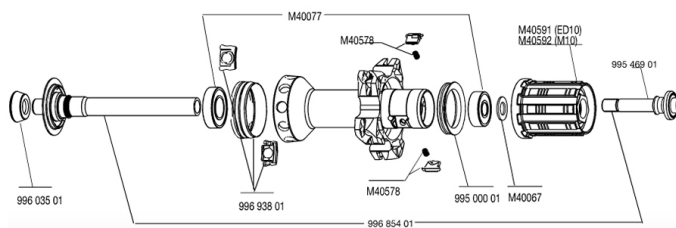

## REFERENCES WHEELS

111990	R-SYS SLR M10 WTS	120059	R-SYS SLR M10 PR WTS
111991	R-SYS SLR ED11 WTS	120060	R-SYS SLR ED11 PR WTS
111996	R-SYS SLR TUBULAR M10 WTS	120061	R-SYS SLR TUBULAR M10 PR WTS
111997	R-SYS SLR TUBULAR ED11 WTS	120062	R-SYS SLR TUBULAR ED11PR WTS

## RIMS

&NBSP;:

12020613	REAR R-SYS SLR CLINCHER RIM
99685401	R-SYS PREMIUM REAR AXLE
12020413	REAR R-SYS SLR TUBULAR RIM

## SPOKES

12029501	KIT 10 NDS R-SYS SLR CLINC BLACK SPOKE 284mm
99693801	2 SILVER TRACOMP RINGS + CLIPS
12029401	KIT 10 DS R-SYS SL/SLR CLINC BLK SPK 294,5mm
12029201	10 BLACK DRIVE SIDE SPOKES R-SYS SLR TUB 297mm