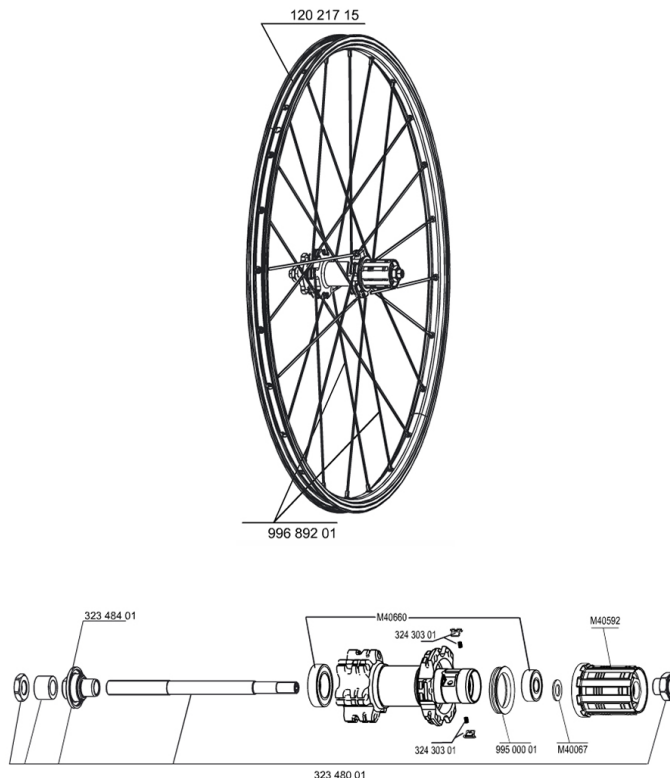

REFERENCES WHEELS

117787 CROSSRIDE UB/D011D6T SILVREAR

117788

CROSSRIDE UB/D011D6TSILV PR

RIMS

&NBSP;:

12021715	FRONT/REAR CROSSRIDE UB DISC 11 RIM

SPOKES

99689201	12 SPOKES CROSSRIDE UB/DISC 09 262mm

HUB SHELLS

99500001	FTSL/FTSX FREEHUB BODY SEAL
32348001	MTB DISC REAR AXLE QRM MTB DISC
M40592	FTSL FREEWHEEL BODY M10
M40660	REAR HUB 608+6001 BEARINGS
M40067	INTERNAL FREEWHEEL SPACER FTSL/FTSX
32348401	EXPANSIBLE BEARINGS SUPPORT