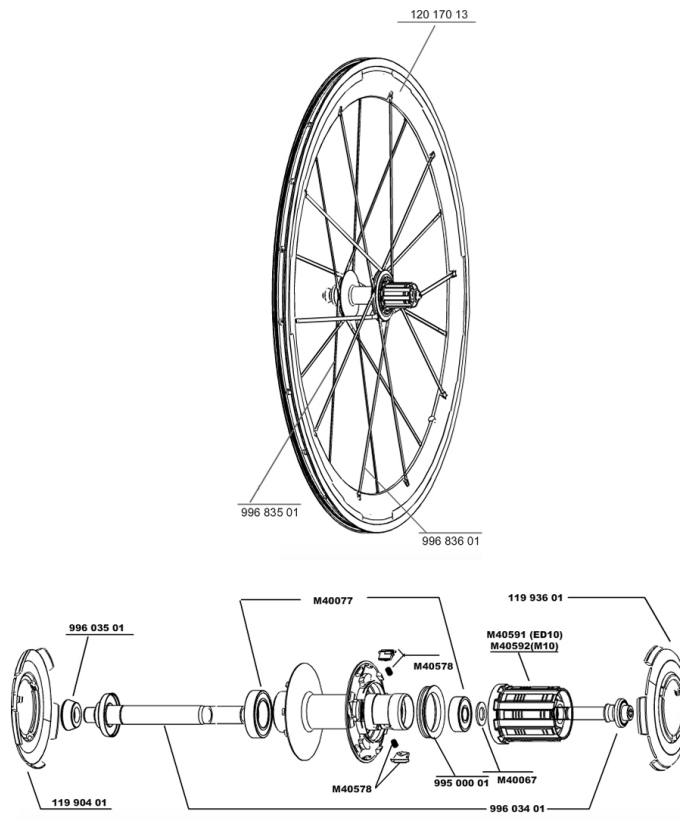

REFERENCES WHEELS

119217	COSMIC CARBONE SR M10	119219	COSMIC CARBONE SR M10PR
119218	COSMIC CARBONE SR ED11	119220	COSMIC CARBONE SR ED11PR

RIMS

&NBSP;:

12017013	REAR COSMIC CARBONE SR RIM
----------	----------------------------

SPOKES

99683601	KIT 5 DRIVE SIDE COSMIC CARBONE SLR R2R SPOKE
99683501	5 SPOKES CARBONE SLR FRT+OFW

HUB SHELLS

99500001	FTSL/FTSX FREEHUB BODY SEAL
M40578	FTSL PAWLS KIT (ROAD WHEELS)
11993601	DRIVE SIDE COSMIC CARBON SLR HUB CAP
99603401	REAR AXLE COS.CARBONE ULTIMATE
M40592	FTSL FREEWHEEL BODY M10
M40067	INTERNAL FREEWHEEL SPACER FTSL/FTSX
11990401	FRT/NON DS COSMIC CARBON SLR HUB CAP
M40077	REAR HUB 608+6901 BEARINGS
M40591	FTSL FREEWHEEL BODY ED10
99603501	R.FORK SUPPORT COS.CARB.ULTIMATE < 2014

MAVIC *Cosmic Carbone SR*

Specifications

WHEEL WEIGHTS