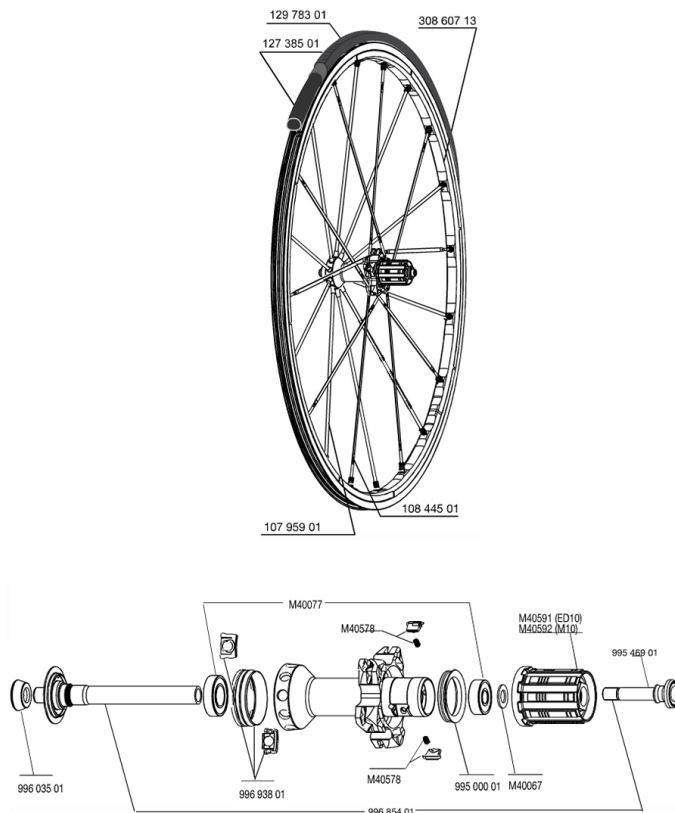

## REFERENCES WHEELS

127960	R-SYS 012 M10 WTS	127962	R-SYS 012 M10 PR WTS
127961	R-SYS 012 ED11 WTS	127963	R-SYS 012 ED11 PR WTS

## RIMS

&NBSP;:

30860713	KIT REAR RIM R-SYS 12
99685401	R-SYS PREMIUM REAR AXLE

## SPOKES

99693801	2 SILVER TRACOMP RINGS + CLIPS
10844501	KIT 10 DRIVE SIDE ROUND ALU SPK 294,5mm R-SYS
10795901	KIT 10 NDS R-SYS CARBON TUB SILV SPK 283,5mm

## MAINTENANCE

12738501	Road Innertube Presta 48mm
----------	----------------------------