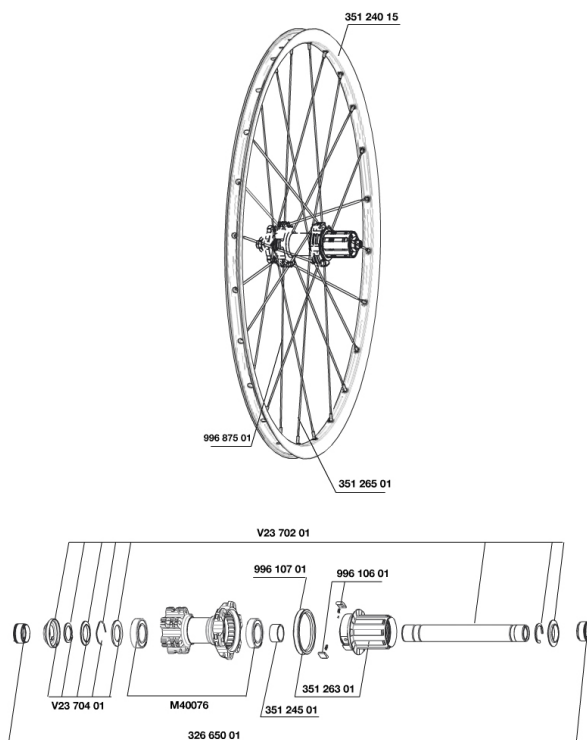

REFERENCES WHEELS

325521 CROSSRIDE D013 12x142 REAR

RIMS

&NBSP;:

35124015 "KIT FRONT/REAR CROSSRIDE DISC 26"" 2013 RIM"

SPOKES

35126501 "KIT 12 DS CROSSRIDE 13 26"" 15/12 SPK 261mm"
99687501 KIT 12 CROSSRIDE DISC STEEL BLK SPOKES 263mm

HUB SHELLS

M40076 HUB BEARINGS 17x30x7 6903 x 2
32665001 135>142mmRRAdaptersRedXRide012
99610601 PAWLS KIT FOR ITS-4 (OR TS-2)
V2371201 KIT REAR QRM AXLE 135-142 / BOOST 148mm
35124501 SET OF 3 REAR AXLE/FREEWHEEL BODY SPACERS MTB L1
V2370401 KIT REAR AUTO ADJUSTING PLAY 12mm AXLE
35126301 TS-2 FREEWHEEL BODY + SEAL 2013 (NO PAWLS) - while stock las
99610701 ITS-4 FREEWHEEL SEAL