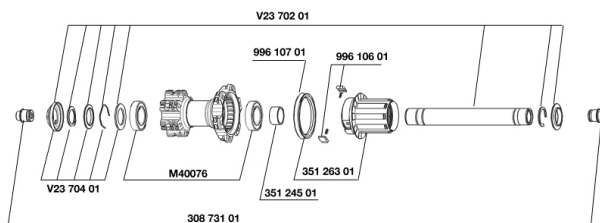

REFERENCES WHEELS

326480 CROSSRIDE DISC 29" 12-9 REAR

356287 CROSSRIDE D29 12x142RR

RIMS

&NBSP;:

35123915 "KIT FRONT/REAR CROSSRIDE DISC 29"" RIM"

SPOKES

35126201 "KIT 12 DS XRIDE+E-XA ELITE 29""/KSYRIUM DISC SPK 293mm"

35126101 "KIT 12 FT/NDS XRIDE 29""/KSYRIUM DISC SPK 295mm"

HUB SHELLS

M40076 HUB BEARINGS 17x30x7 6903 x 2

35124501 SET OF 3 REAR AXLE/FREEWHEEL BODY SPACERS MTB L1

99610701 ITS-4 FREEWHEEL SEAL

V2371201 KIT REAR QRM AXLE 135-142 / BOOST 148mm

MAVIC *Crossride 29***DELIVERED WITH**

BR101 rear quick release	
Rim tape	
Rear QR adapters	
Valve reducer	
User guide	

Specifications**RIMS**

- **Material** : 6106 Aluminum
 - **Color** : black anodized
 - **Joint** : pinned
 - **Drilling** : traditional
 - **Eyelet** : H2 technology
- Disc brake specific profile
- **Valve hole diameter** : 8,5 mm with pop off reducer
 - **Tyre** : tubetype
 - **Internal width** : 19 mm
 - **ETRTO size** : 622x19C
 - **Recommended tyre sizes** : 1.5 to 2.3

SPOKES

- **Material** : steel
- **Shape** : straight pull, bladed
- **Color** : black
- **Nipples** : brass, self lock concept
- **Count** : 24 front and rear
- **Lacing** : front and rear crossed 2

WHEEL HUB