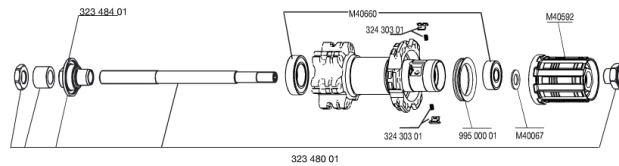

REFERENCES WHEELS

326555 CROSSRIDE DISC 013 D6t REAR

326564 CROSSRIDE DISC 013 Dcl REAR

RIMS

&NBSP;:

35124015 "KIT FRONT/REAR CROSSRIDE DISC 26"" 2013 RIM"

SPOKES

99687501 KIT 12 CROSSRIDE DISC STEEL BLK SPOKES 263mm

35126501 "KIT 12 DS CROSSRIDE 13 26"" 15/12 SPK 261mm"

HUB SHELLS

M40660 REAR HUB 608+6001 BEARINGS

M40592 FTSL FREEWHEEL BODY M10

32348401 EXPANSIBLE BEARINGS SUPPORT

32430301 FTSX PAWLS KIT (MTB WHEELS)

M40067 INTERNAL FREEWHEEL SPACER FTSL/FTSX

32348001 MTB DISC REAR AXLE QRM MTB DISC

99500001 FTSL/FTSX FREEHUB BODY SEAL

MAVIC Crossride Disc

DELIVERED WITH

BR101 quick releases	
Rim tape	
Valve reducer	
User guide	

Specifications

RIMS

- **Material** : 6106 Aluminum
 - **Color** : black anodized
 - **Joint** : pinned
 - **Drilling** : traditional
 - **Eyelet** : H2 technology
- Disc brake specific profile
- **Valve hole diameter** : 8,5 mm with pop off reducer
 - **Tyre** : tubetype
 - **Internal width** : 19 mm
 - **ETRTO size** : 559x19C
 - **Recommended tyre sizes** : 1.5 to 2.3

SPOKES

- **Material** : steel
- **Shape** : straight pull, bladed
- **Color** : black
- **Nipples** : brass, self lock concept
- **Count** : 24 front and rear
- **Lacing** : front and rear crossed 2

WHEEL HUB