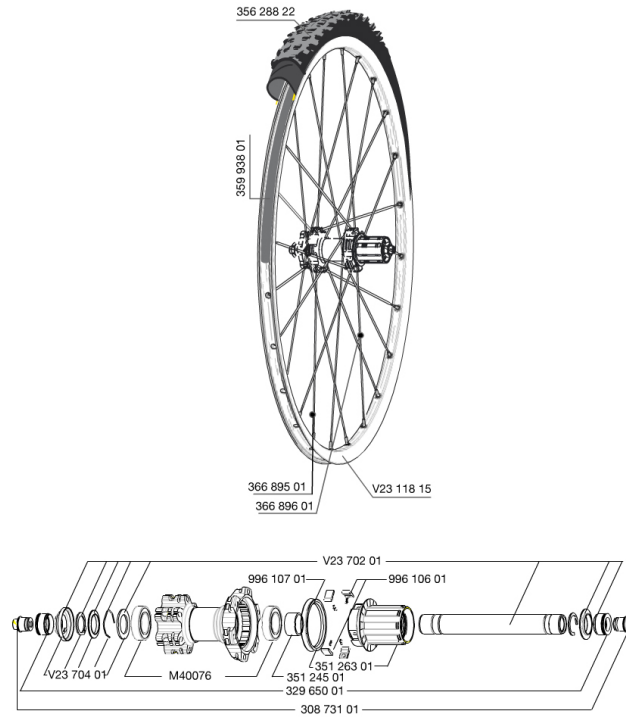

## REFERENCES WHEELS

353029 CROSSROC 29REAR9x135WTS

## RIMS

&NBSP;:

V2311815	KIT FRONT/REAR CROSSROC 29"
35993801	UST RIM STRIP 29x19c

## SPOKES

36689501	"KIT 12 FT/NDS CROSSROC 29"" SPOKE 295mm"
36689601	"KIT 12 DS CROSSROC/XRIDE UST/XMAX ELITE/XA ELITE 29"" SPK 2

### **WHEEL WEIGHTS**

Wheel weight 1025