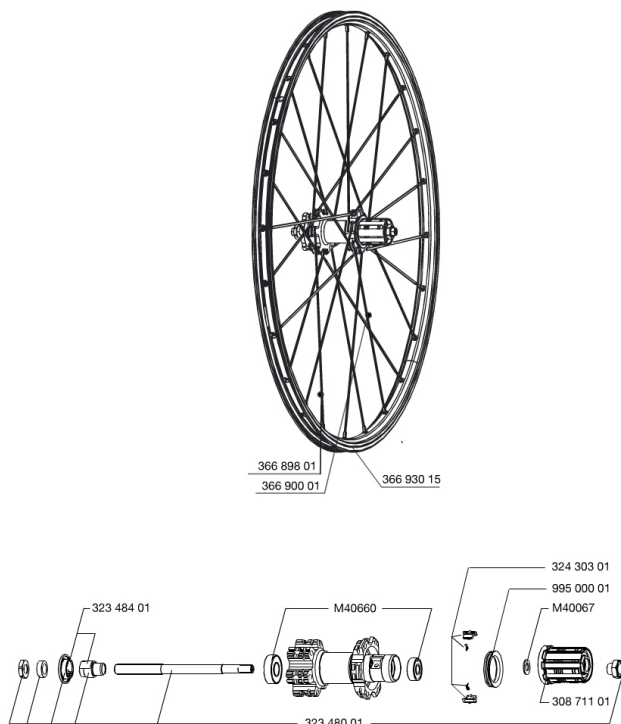

MAVIC Crossone 26 15mm

1
2014
REAR

REFERENCES WHEELS

356638 CROSSONE 26 15mm PR

RIMS

&NBSP;:

1	36693015	"KIT FRONT/REAR CROSSONE 26"" RIM"
---	----------	------------------------------------

SPOKES

2	36689801	KIT 12 FT/NDS CROSSONE SPK 264mm
3	36690001	KIT 12 DRIVE SIDE CROSSRONE/CROSSRIDE FT SX SPOKE 262mm

HUB SHELLS

4	N/A	HUB BODY
5	M40660	REAR HUB 608+6001 BEARINGS
6	32348001	MTB DISC REAR AXLE QRM MTB DISC
7	32348401	EXPANSIBLE BEARINGS SUPPORT
8	32430301	FTSX PAWLS KIT (MTB WHEELS)
9	99500001	FTSL/FTSX FREEHUB BODY SEAL
10	M40067	INTERNAL FREEWHEEL SPACER FTSL/FTSX
11	30871101	FTS-L ROAD FREEWHEEL BODY HG11 8/9 compatible

MAVIC *Crossone 26 15mm*

2

2014

REAR

Specifications

WHEEL WEIGHTS

Wheel weight