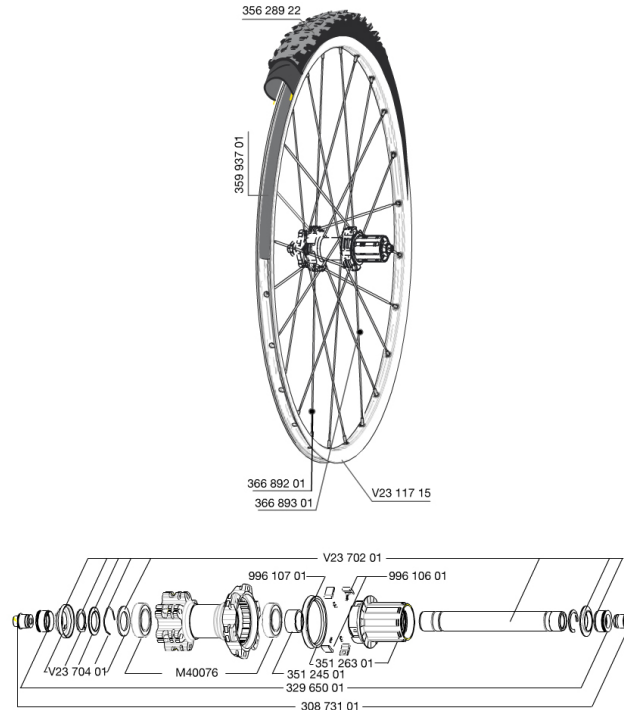

# MAVIC CROSSROC WTS 650b (27,5) Lefty Supermax 2014

REFERENCES WHEELS

## RIMS

&amp;NBSP;:

|          |                               |
|----------|-------------------------------|
| V2311715 | KIT FRONT/REAR CROSSROC 27,5" |
| 35993701 | UST RIM STRIP 27.5x19c        |

## SPOKES

|          |  |
|----------|--|
| 36689301 | "KIT 12 DS CROSSROC/XRIDE UST/XMAX ELITE/XA ELITE 27,5"" SPK |
| 36689201 | "KIT 12 FT/NDS CROSSROC 27,5"" SPK 277mm"                    |

Wheel weight