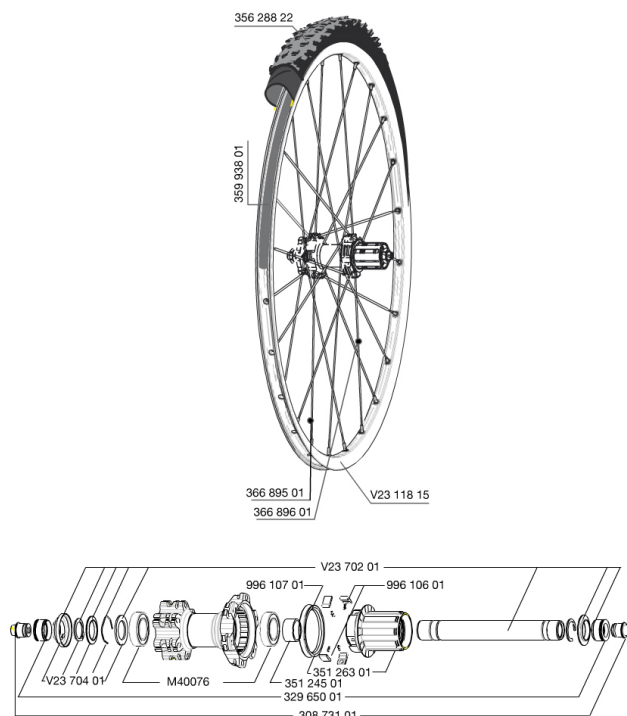

REFERENCES WHEELS

RIMS

&NBSP;:

35993801	UST RIM STRIP 29x19c
V2311815	KIT FRONT/REAR CROSSROC 29"

SPOKES

36689601	"KIT 12 DS CROSSROC/XRIDE UST/XMAX ELITE/XA ELITE 29"" SPK 2
36689501	"KIT 12 FT/NDS CROSSROC 29"" SPOKE 295mm"

HUB SHELLS

V2370401	KIT REAR AUTO ADJUSTING PLAY 12mm AXLE
35124501	SET OF 3 REAR AXLE/FREEWHEEL BODY SPACERS MTB L1
99610701	ITS-4 FREEWHEEL SEAL
V2370201	KIT REAR AXLE 12MM CROSSONE/CROSSRIDE/CROSSROC
35126301	TS-2 FREEWHEEL BODY + SEAL 2013 (NO PAWLS) - while stock las
99610601	PAWLS KIT FOR ITS-4 (OR TS-2)
M40076	HUB BEARINGS 17x30x7 6903 x 2

TYRES

35628822	Crossroc Roam 29
----------	------------------

ADAPTERS

32965001	ADAPTER Rr 12x142mm Elite/CRide MTB (Rd)
30873101	2 REAR REDUCERS 12/9,5mm 2012 ITS4 HUB

CROSSROC WTS 29 Lefty 2014

Specifications

WHEEL WEIGHTS

Wheel weight