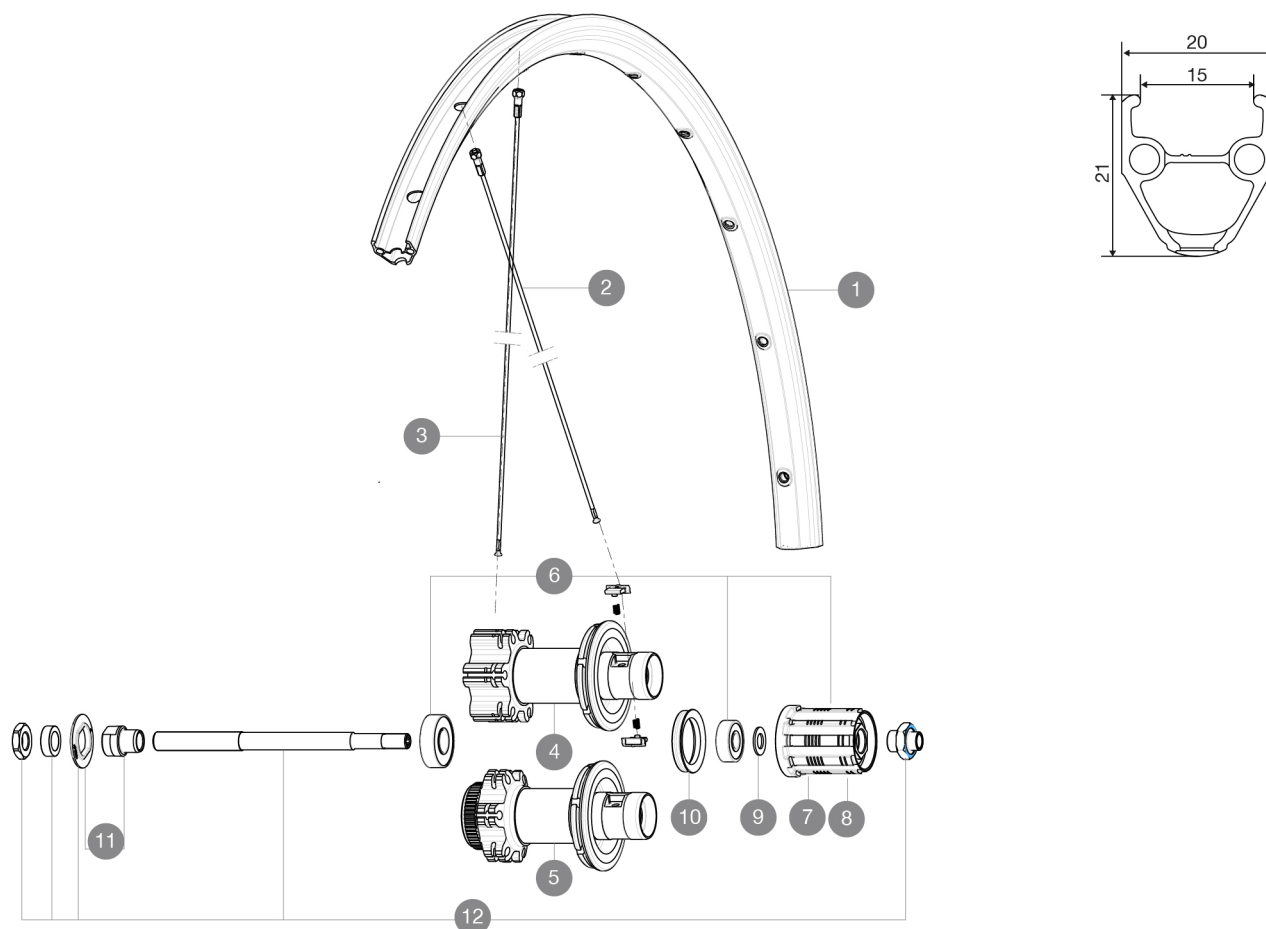

REFERENCES WHEELS

R37501 Aksium One Disc Rr CL

R19801 Aksium One Disc Rr INT

RIMS

VALVE HOLE \bar{A} (MM): 6.5 :

1	V2290815	KIT FRT/REAR RIM AKSIUM ONE DISC/AKSIUM DISC
---	----------	--

SPOKES

2	36690301	"KIT 12 FT/NDS XONE/XMAX - XA 29"/AKSIUM DISC 9 + 12 FT/AKS
3	36690401	KIT 12 DS XONE/XRIDE FTSX/AKSIUM DISC 9 SPK 294mm

MAVIC *Aksium One Disc***DELIVERED WITH**

BR101 quick releases	
Rim tape	
Front QR adapters	
User guide	

Specifications**RIMS**

- **Material** : S6000 Aluminum
 - **Height** : 22mm
 - **Joint** : pinned
 - **Drilling** : traditional with H2 reinforcement
- Disc brake specific profile
- **Valve hole diameter** : 6.5 mm
 - **Tyre** : clincher
 - **ETRTO size** : 622x17C
 - **Recommended tyre sizes** : 25 to 52 mm

SPOKES

- **Material** : steel
- **Shape** : straight pull, round
- **Nipples** : brass, ABS
- **Count** : 24 front and rear
- **Lacing** : front and rear crossed 2

WHEEL HUB

- **Front and rear bodies** : aluminum
 - **Body** : aluminum
 - **Axle material** : front aluminum, rear steel
- Sealed cartridge bearings
- **Freewheel** : FTS-L steel

WHEEL WEIGHTS

Wheel weight 1075