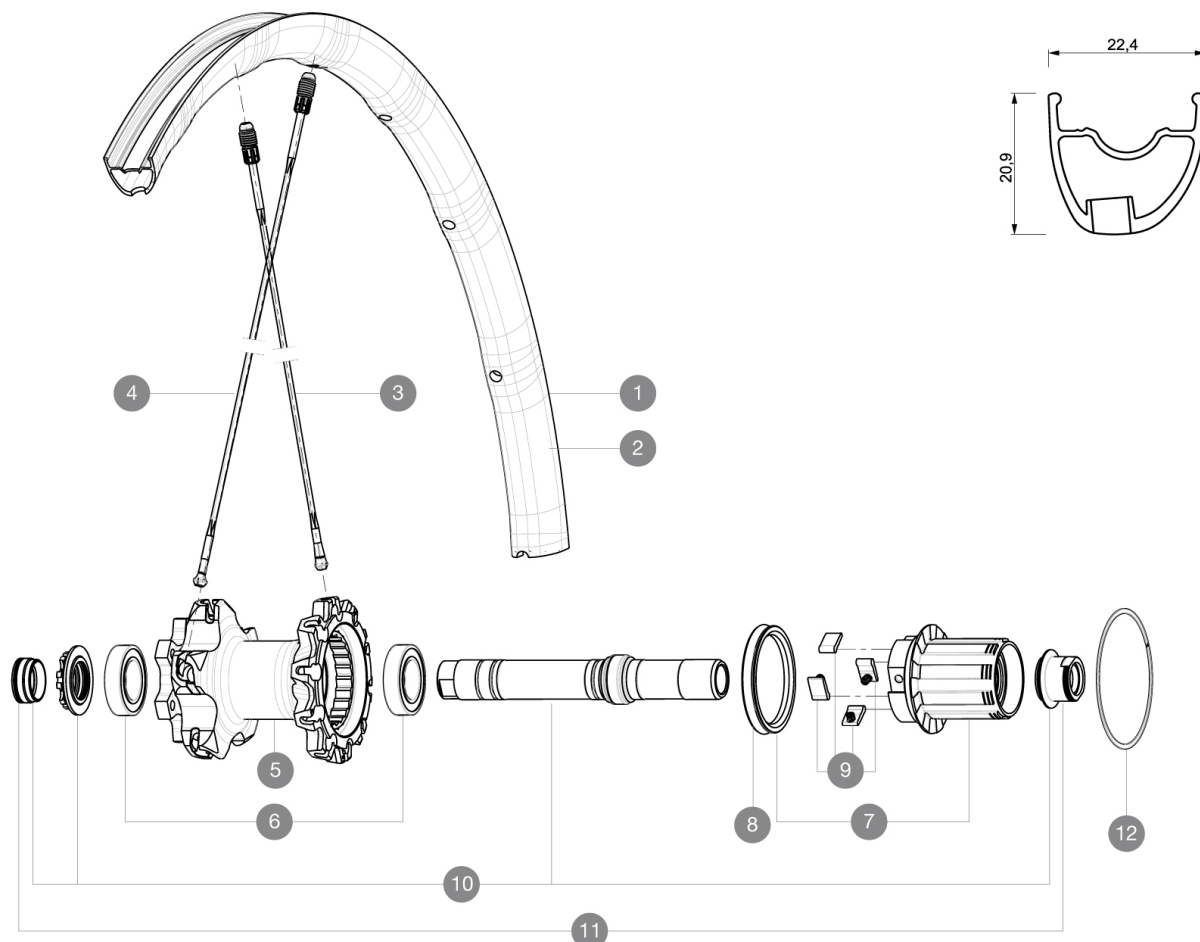

REFERENCES WHEELS

R67901 XmaxSL29RrOFFSET

R16401 Crossmax SL 29Rr

RIMS

VALVE HOLE $\bar{\Delta}$ (MM): 6.5 :

1	V2310613	KIT REAR RIM CROSSMAX SL/SL PRO BLACK 29"
2	V2311913	KIT RR RIM CROSSMAX SL/SL PRO OFFSET BLK 29"

SPOKES

3	35113801	"KIT 10 DS M7/7 XMAX SLR/PRO 29"" SPK 269,5mm"
4	35113701	"KIT 10 FT/NDS M7/7 XMAX SLR 29"" SPK 299,5mm"

HUB SHELLS

5	N/A	HUB BODY
6	M40076	HUB BEARINGS 17x30x7 6903 x 2
7	35126001	ITS-4 FREEWHEEL BODY + SEAL 2013 (NO PAWLS)
8	99610701	ITS-4 FREEWHEEL SEAL
9	99610601	PAWLS KIT FOR ITS-4 (OR TS-2)
10	30870401	REAR QRM + AXLE KIT ITS4 135mm from 2012
12	30871801	ELASTIC RING 56mm diam. ITS-4 20 SPOKES

ADAPTERS

11	30872201	FRAME SUPPORT ITS-4 135mm REAR AXLE > 2012
----	----------	--

MAVIC *Crossmax SL 29*

2

2015

REAR

Specifications

WHEEL HUB

Shimano 11 speeds compatible

XD Compatible (XX1-X01) with optional kit

WHEEL WEIGHTS

Wheel weight 830