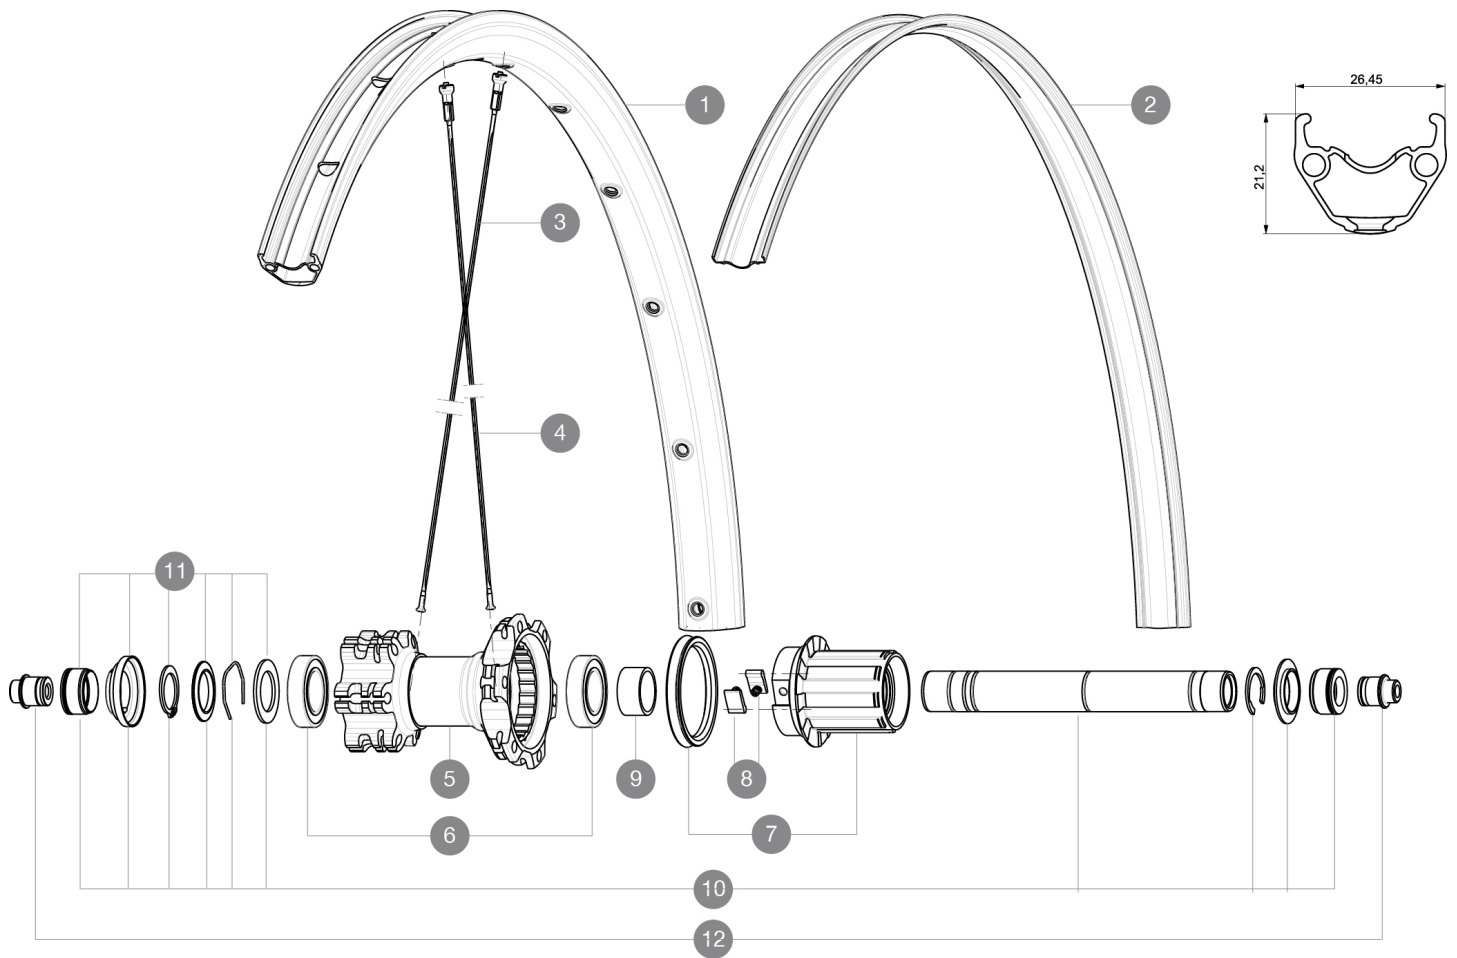

REFERENCES WHEELS

R18101 Crossroc XL29 Rr WTS

RIMS

VALVE HOLE \bar{A} (MM): 6.5 :

1	V2311515	KIT FRONT/REAR RIM CROSSROC XL 29"
2	V2190101	UST RIM STRIP 29x21c

SPOKES

3	36689501	"KIT 12 FT/NDS CROSSROC 29"" SPOKE 295mm"
4	36689601	"KIT 12 DS CROSSROC/XRIDE UST/XMAX ELITE/XA ELITE 29"" SPK 2

HUB SHELLS

5	N/A	HUB BODY
6	M40076	HUB BEARINGS 17x30x7 6903 x 2
7	35126301	TS-2 FREEWHEEL BODY + SEAL 2013 (NO PAWLS) - while stock las
8	99610601	PAWLS KIT FOR ITS-4 (OR TS-2)
9	35124501	SET OF 3 REAR AXLE/FREEWHEEL BODY SPACERS MTB L1
10	V2371201	KIT REAR QRM AXLE 135-142 / BOOST 148mm
11	V2370401	KIT REAR AUTO ADJUSTING PLAY 12mm AXLE

ADAPTERS

12	30873101	2 REAR REDUCERS 12/9,5mm 2012 ITS4 HUB
	32965001	ADAPTER Rr 12x142mm Elite/CRide MTB (Rd)

MAVIC *Crossroc XL 29 WTS*

2

2015

REAR

Specifications

RIMS

• ETRTO size 29" : 622x21C

WHEEL HUB

Shimano 11 speeds compatible

XD Compatible (XX1-X01) with optional kit

WHEEL WEIGHTS

Wheel weight 1060