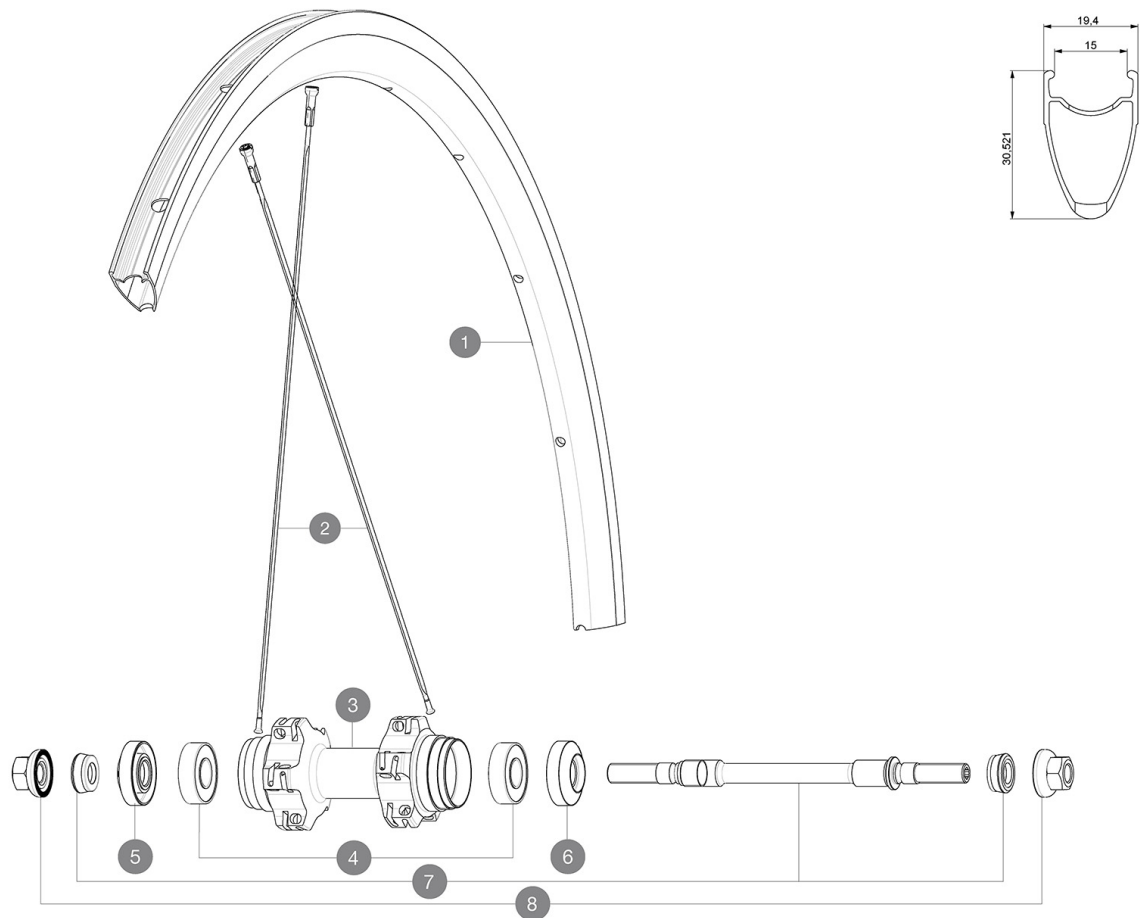

REFERENCES WHEELS

RIMS

&NBSP;:

1 12033415 KIT FRONT/REAR ELLIPSE 11 RIM

SPOKES

2 12033801 KIT 10 REAR ELLIPSE 11 BLACK SPOKE 296mm

HUB SHELLS

3	N/A	HUB BODY
4	M40318	KIT 2 HUB BEARINGS 6001
5	M40447	ADJUSTING CAP BLACK FOR ELLIPSE
6	M40448	BLACK REAR HUB CAP ELLIPSE
7	32386201	ELLIPSE REAR AXLE + FORK SUPPORTS
8	32388601	2 AXLE BOLTS RR COMETE TRACK/ELLIPSE FT-RR M9

DELIVERED WITH

Fixing nuts	
Rim tape	
Valve extender	
Cog lock nut	
Multifonction adjustment wrench	
User guide	

Specifications

RIMS

- **Material** : S6000 Aluminum
- **Height** : 30 mm
- **Joint** : SUP
- **Drilling** : traditional
- **Valve hole diameter** : 6.5 mm
- **Tyre** : clincher
- **ETRTO size** : 622x15C
- **Recommended tyre sizes** : 19 to 28 mm

SPOKES

- **Material** : steel
- **Shape** : straight pull, bladed
- **Nipples** : brass, ABS
- **Count** : 20 front and rear
- **Lacing** : front radial, rear crossed 2

WHEEL HUB

- **Front and rear bodies** : aluminum
- **Axle material** : steel
- Adjustable sealed cartridge bearings
- Fixed cog

WHEEL WEIGHTS

990