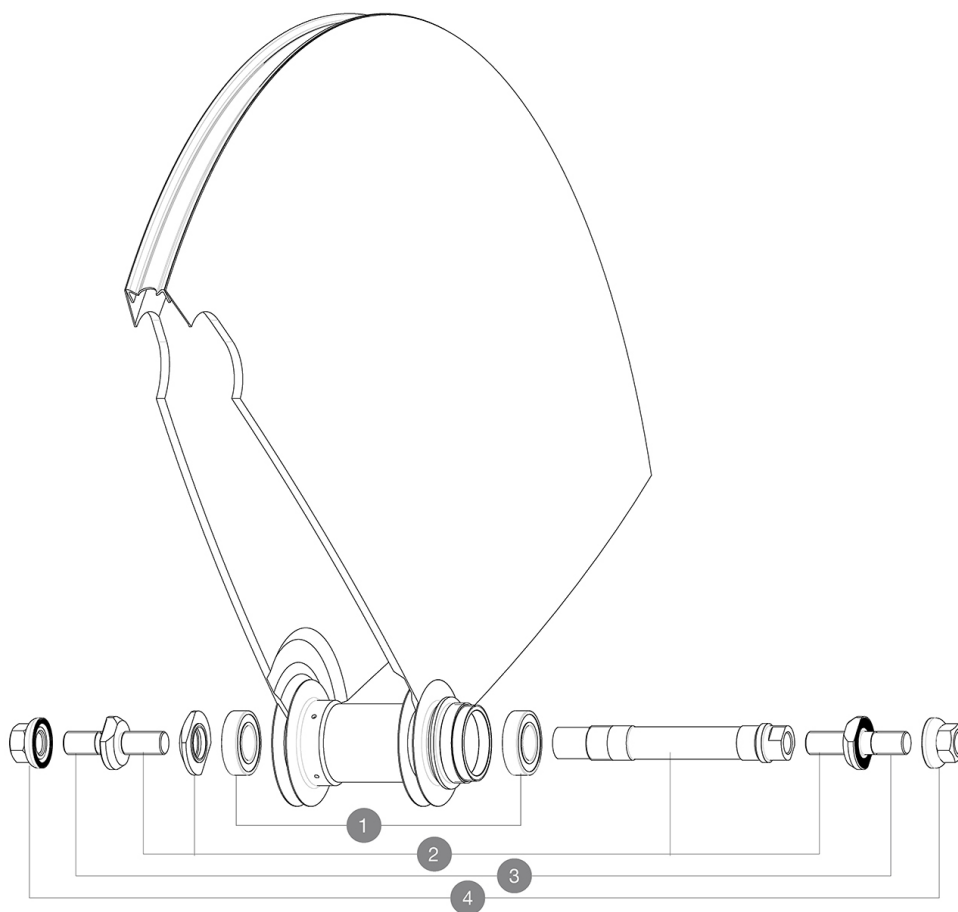

## REFERENCES WHEELS

### HUB SHELLS

1	M40129	KIT 2 BEARINGS 6902 15x28x7
2	M40128	REAR COMETE TRACK AXLE + ADJT.NUT + FORK SUPPORTS
3	V2390101	KIT OF 2 END BOLTS AXLE PART FOR COMETE TRACK
4	M40772	NUT/WASHER KIT TRACK R.COMETE

### **WHEEL HUB**

- Body : aluminum
- Axle material : aluminum

Sealed cartridge bearings

Fixed cog