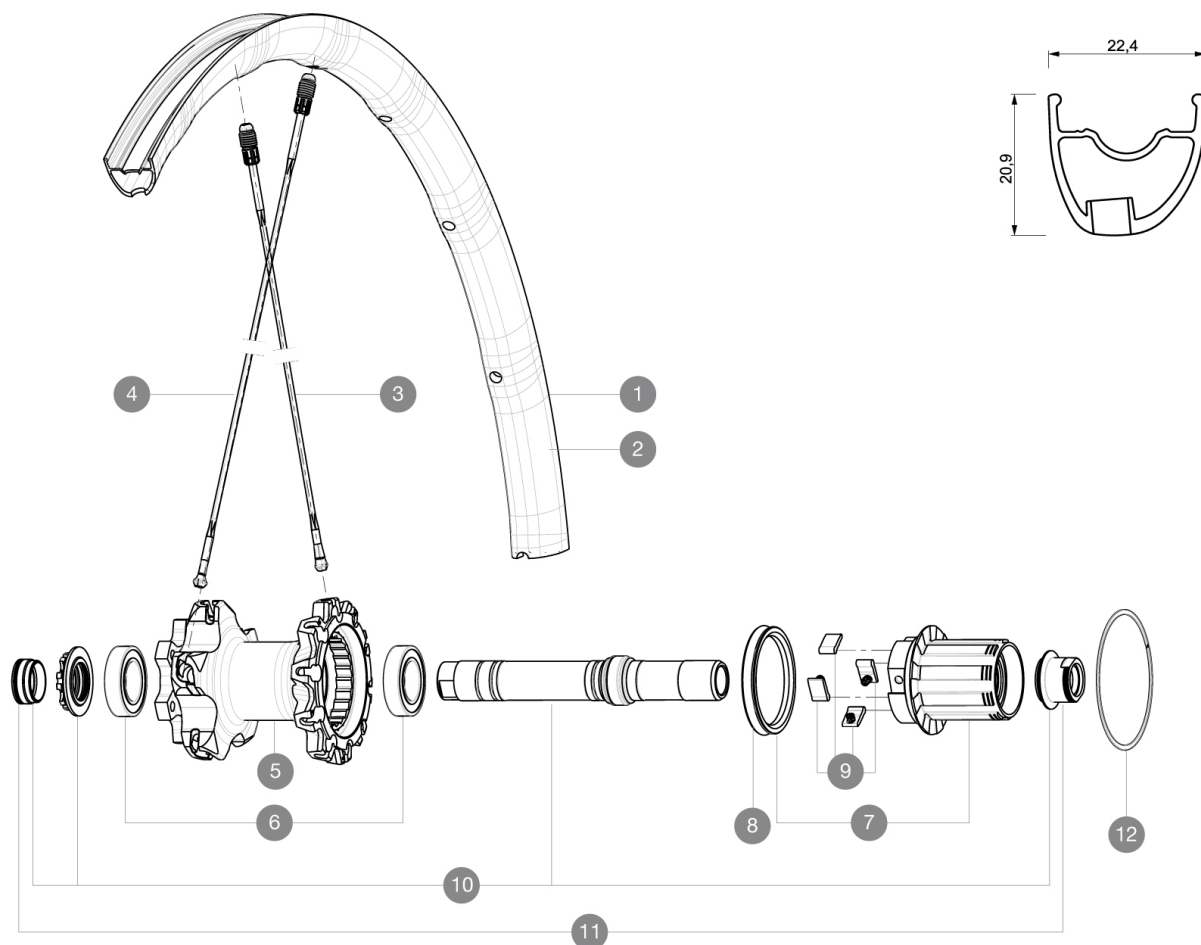

REFERENCES WHEELS

**RIMS**

VALVE HOLE  $\varnothing$  (MM): 6.5 :

1	V2310613	KIT REAR RIM CROSSMAX SL/SL PRO BLACK 29"
2	V2311913	KIT RR RIM CROSSMAX SL/SL PRO OFFSET BLK 29"

**SPOKES**

3	35113801	"KIT 10 DS M7/7 XMAX SLR/PRO 29"" SPK 269,5mm"
4	35113701	"KIT 10 FT/NDS M7/7 XMAX SLR 29"" SPK 299,5mm"

**HUB SHELLS**

5	N/A	HUB BODY
6	M40076	HUB BEARINGS 17x30x7 6903 x 2
7	35126001	ITS-4 FREEWHEEL BODY + SEAL 2013 (NO PAWLS)
8	99610701	ITS-4 FREEWHEEL SEAL
9	99610601	PAWLS KIT FOR ITS-4 (OR TS-2)
10	30870401	REAR QRM + AXLE KIT ITS4 135mm from 2012
12	30871801	ELASTIC RING 56mm diam. ITS-4 20 SPOKES

# Crossmax SL 29 Supermax

### WHEEL WEIGHTS

Wheel weight