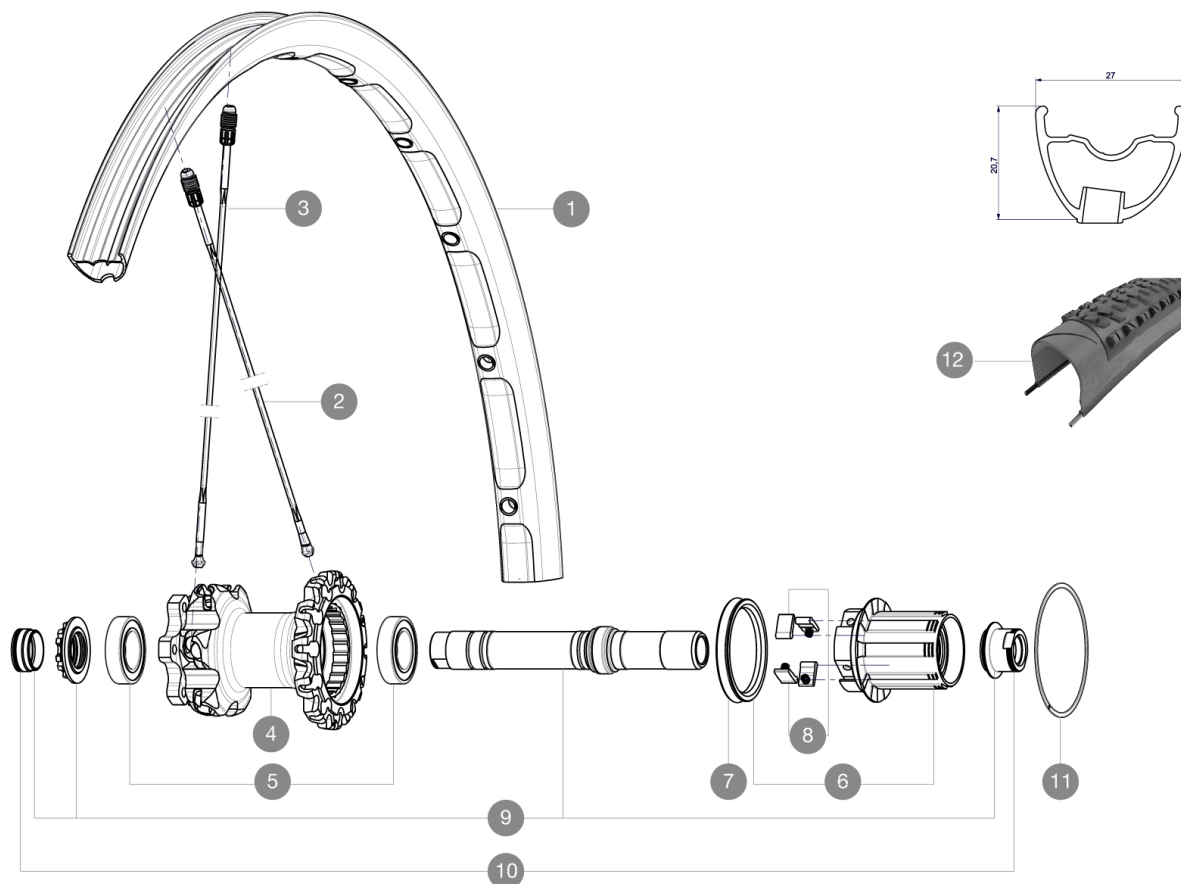

REFERENCES WHEELS

RIMS

&NBSP;:

| | | |
|---|----------|-------------------------------------|
| 1 | V2311113 | KIT REAR RIM CROSSMAX XL 2015 27,5" |
|---|----------|-------------------------------------|

SPOKES

| | | |
|---|----------|--|
| 2 | 36675101 | "KIT 10 DS XMAX SLR/END/PRO/DEEMAX PRO 27,5"" SPK 251,5mm" |
| 3 | 36674901 | KIT 12 FT XMAX END/FT-NDS DEEMAX PRO 27,5" ALU SPK 275mm |

HUB SHELLS

| | | |
|----|----------|---|
| 4 | N/A | HUB BODY |
| 5 | M40076 | HUB BEARINGS 17x30x7 6903 x 2 |
| 6 | 35126001 | ITS-4 FREEWHEEL BODY + SEAL 2013 (NO PAWLS) |
| 7 | 99610701 | ITS-4 FREEWHEEL SEAL |
| 8 | 99610601 | PAWLS KIT FOR ITS-4 (OR TS-2) |
| 9 | 30870401 | REAR QRM + AXLE KIT ITS4 135mm from 2012 |
| 11 | 30871801 | ELASTIC RING 56mm diam. ITS-4 20 SPOKES |

ADAPTERS

| | | |
|----|----------|--|
| 10 | 30872201 | FRAME SUPPORT ITS-4 135mm REAR AXLE > 2012 |
|----|----------|--|

MAVIC *Crossmax XL 27.5 Supermax***Specifications****WHEEL WEIGHTS**

Wheel weight