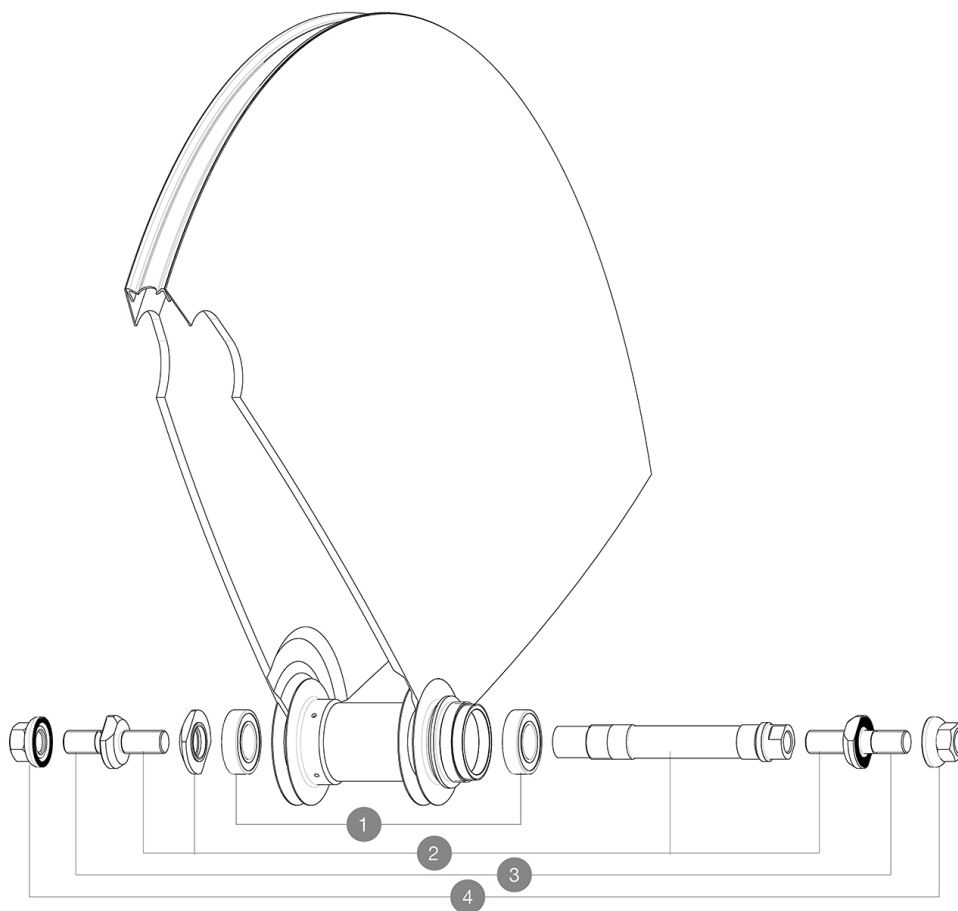

ASTM CATEGORY 1 : road only
 Recommended weight limit : 120kg
 Recommended tyre sizes: 21 to 28 mm
 Max. Pressure: see indication on wheel and tyre. If they differ, use the lower of the 2
 Max. Pressure: 23mm 8.7 bars - 125 psi
 Minimum cog width : 7.5mm
 Minimum cog width : 7.5mm

REFERENCES WHEELS

R56601	COMETE TRACK T 700	R99351	COMETE TRACK T 700
--------	--------------------	--------	--------------------

HUB SHELLS

1	M40129	KIT 2 BEARINGS 6902 15x28x7
2	M40128	REAR COMETE TRACK AXLE + ADJT.NUT + FORK SUPPORTS
3	V2390101	KIT OF 2 END BOLTS AXLE PART FOR COMETE TRACK
4	M40772	NUT/WASHER KIT TRACK R.COMETE

OPTIONS

V00034231	Kit XL axle bolts for rear Comet Track
-----------	--

MAVIC **COMETE TRACK**

DELIVERED WITH

User guide	
Fixing nuts	
Wheelbag	
Wheelbag	
Valve extender	
Fixing nuts	
Fixing nuts	
Fixing nuts	
Fixing nuts	
Fixing nuts	
Cog lock nut	
Fixing nuts	
Fixing nuts	
User guide	
Valve extender	
Valve extender	
Valve extender	
Valve extender	
Valve extender	
Valve extender	