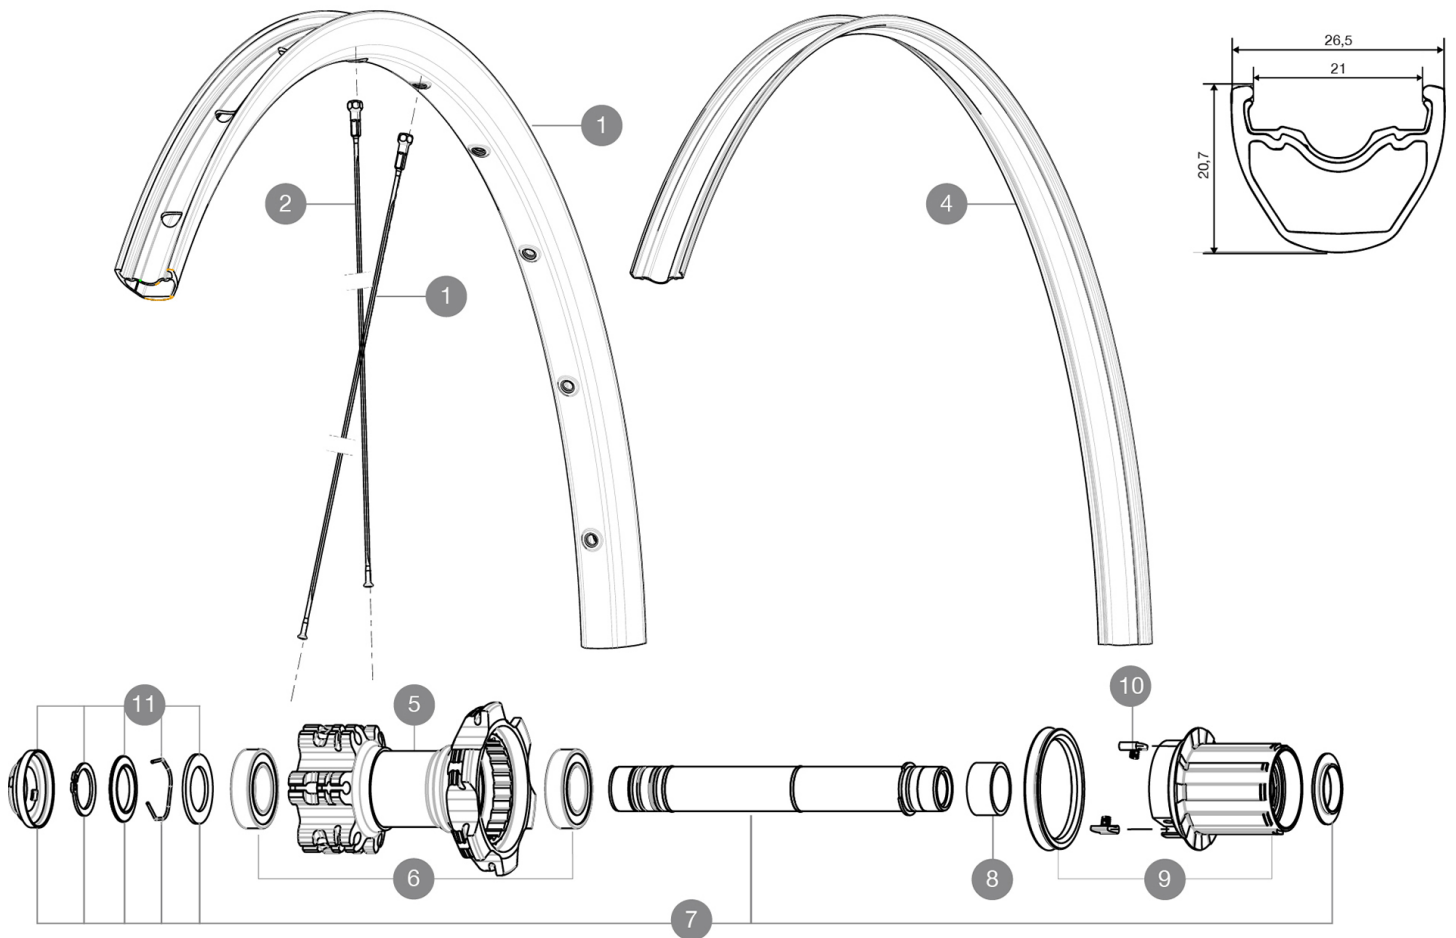

MAVIC *Crossride Tubeless Pulse 26*

REFERENCES WHEELS

ASTM CATEGORY 3 : offroad with jumps less than 61cm
Recommended weight limit : 120kg
Recommended tire sizes: 35 mm to 69 mm (1.4" to 2.7")

RIMS

VALVE HOLE (MM): 6,5 :

1	V2314115	"KIT FRONT/REAR RIM CROSSRIDE TUBELESS 26""
	V2170101	UST RIM STRIP 26x21c

SPOKES

2	V2381001	KIT 12 NDS CROSSRIDE UST 26" SPOKE 265mm
3	36675301	KIT 12 DS CROSSROC/CROSSRIDE UST 26" SPK 261mm

HUB SHELLS

5	N/A	HUB BODY
6	M40076	HUB BEARINGS 17x30x7 6903 x 2
7	V2371201	KIT REAR QRM AXLE 135-142 / BOOST 148mm
8	35124501	SET OF 3 REAR AXLE/FREEWHEEL BODY SPACERS MTB L1
9	35126301	TS-2 FREEWHEEL BODY + SEAL 2013 (NO PAWLS) - while stock las
10	99610601	PAWLS KIT FOR ITS-4 (OR TS-2)
11	V2370401	KIT REAR AUTO ADJUSTING PLAY 12mm AXLE