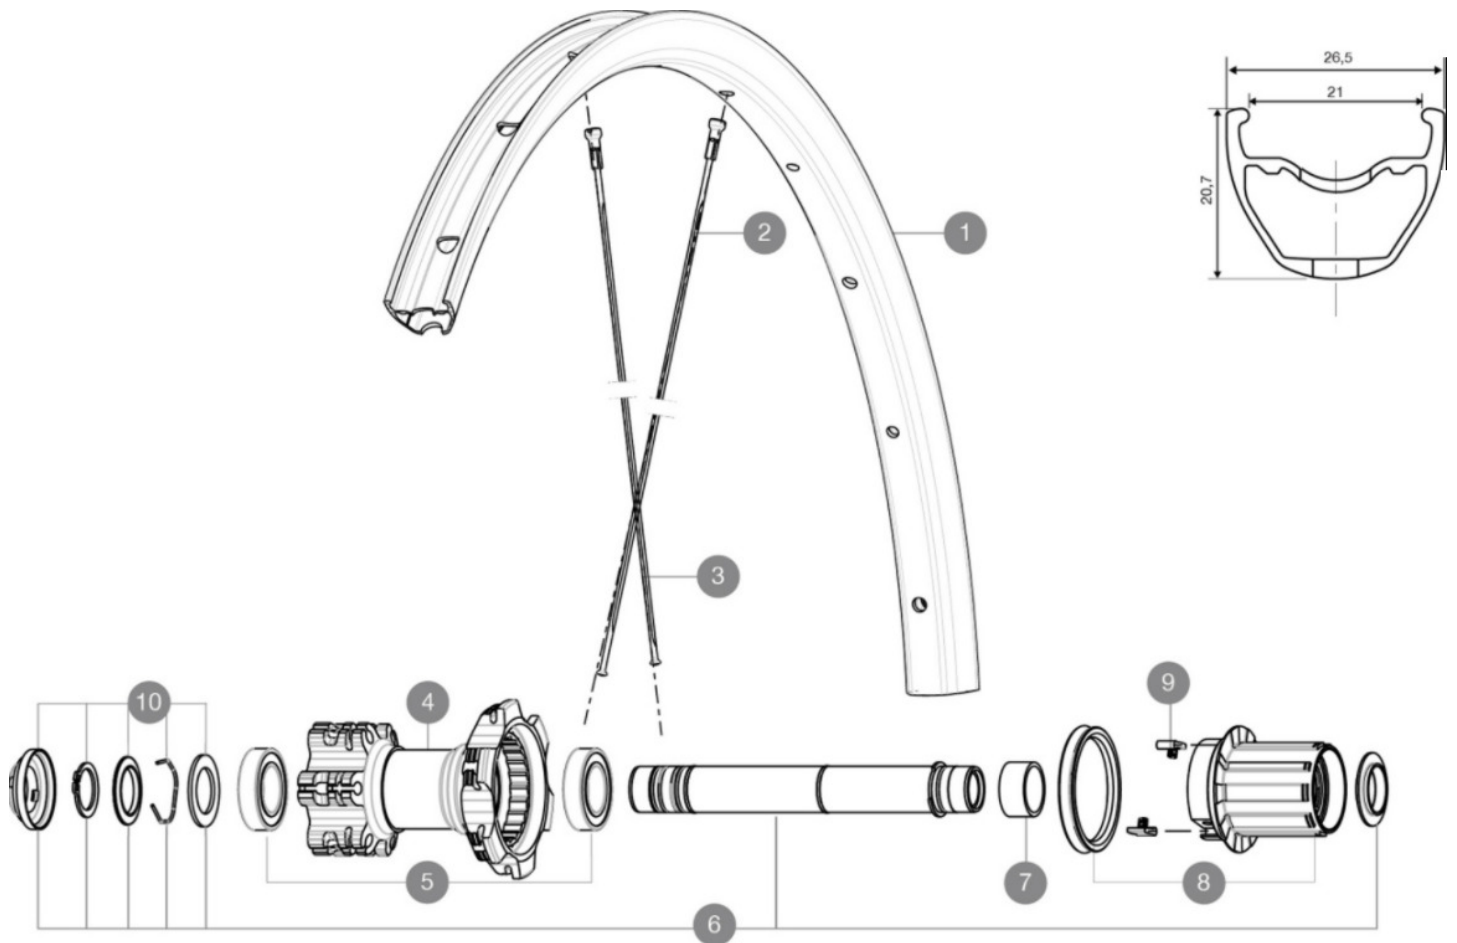

ASTM CATEGORY 3 : offroad with jumps less than 61cm
 Recommended weight limit : 120kg
 ETRTO recommended tyre sizes: 35mm to 69mm (1.4" to 2.7")
 Recommended tyre sizes: 36 mm to 64 mm (1.4" to 2.5")

REFERENCES WHEELS

R97101	Xrd 16 27,5 Rr Bst	R52601	Xride16Rr27.5
--------	--------------------	--------	---------------

RIMS

VALVE HOLE (MM): 8,5 WITH POP OFF REDUCER :

1	V2314815	"KIT FRT/RR RIM CROSSRIDE/CROSSRIDE FTSX 27,5""
---	----------	---

HUB SHELLS

4	N/A	HUB BODY
5	M40076	HUB BEARINGS 17x30x7 6903 x 2
6	V2371201	KIT REAR QRM AXLE 135-142 / BOOST 148mm
7	35124501	SET OF 3 REAR AXLE/FREEWHEEL BODY SPACERS MTB L1
8	35126301	TS-2 FREEWHEEL BODY + SEAL 2013 (NO PAWLS) - while stock las
9	99610601	PAWLS KIT FOR ITS-4 (OR TS-2)
10	V2370401	KIT REAR AUTO ADJUSTING PLAY 12mm AXLE

MAVIC *Crossride 27.5***DELIVERED WITH**

BR101 quick releases	
Rim tape	
Front QR adapters	
BR101 quick releases	
BR101 quick releases	
Rear QR adapters	
Rear 12x142mm adapters	
Valve reducer	
User guide	
Front QR adapters	
Front QR adapters	
Rear QR adapters	
Rear 12x142mm adapters for ITS4 and TS2 (308 593 01 for ITS4, 329 650 01 for TS2) 1	
Rear 12x142mm adapters for ITS4 and TS2 (308 593 01 for ITS4, 329 650 01 for TS2) 1	
Valve reducer	
Valve reducer	
Rim tape	
Rim tape	