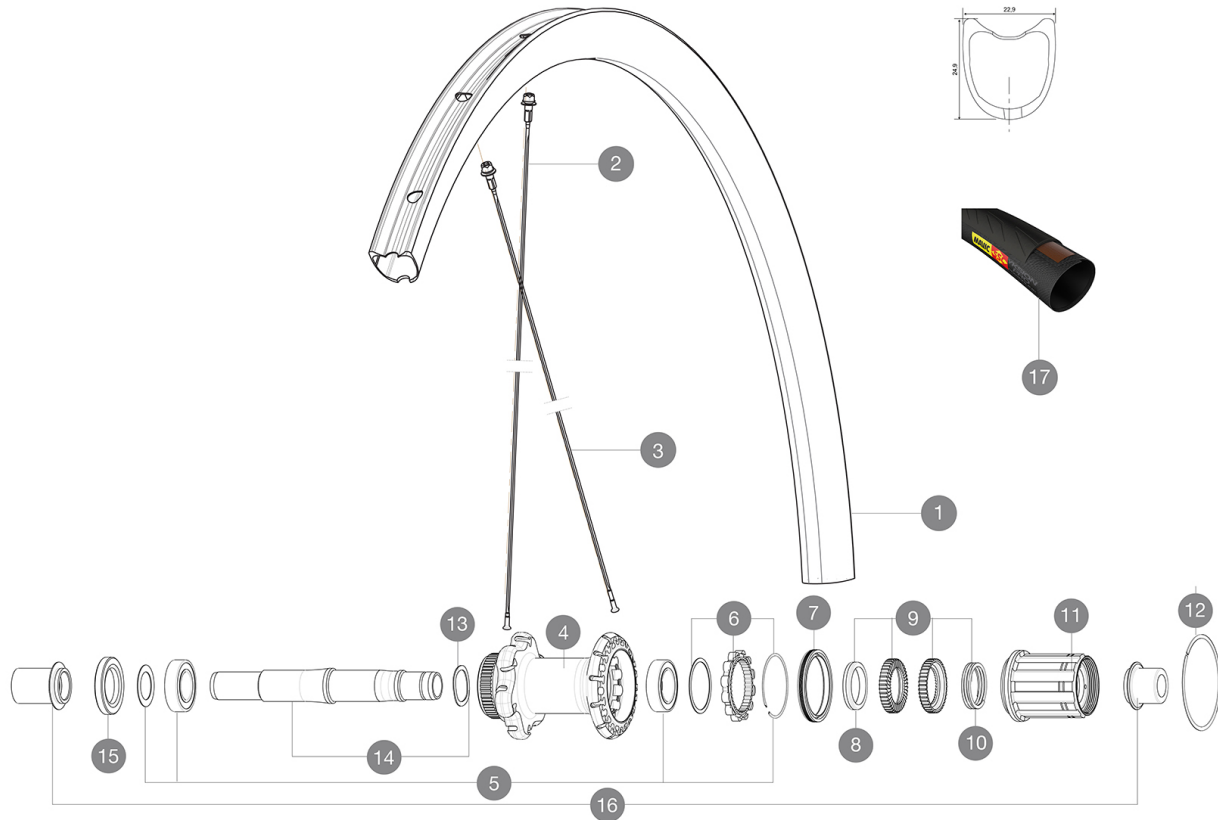

MAVIC Ksyrium Pro Carbon SL T Disc

ASTM CATEGORY 2 : road and offroad with jumps less than 15cm
Recommended weight limit : 120kg
Recommended tyre sizes: 23 to 32 mm
Recommended tyre sizes: 25 to 52 mm
Max. Pressure: 23mm 8.7 bars - 125 psi, 25/28mm 7.7 bars - 110 psi
Max. Pressure: 25mm 7.7 bars - 110 PSI

REFERENCES WHEELS

R78201 KsyProCarbSLTDiscCLRr

RIMS

VALVE HOLE $\bar{A}$ (MM): 6,5 :

1 V2404113 KIT REAR RIM KSYRIUM PRO CARBON SL DISC TUB

TYRES

17 37804625 Yksion ProPowerTub SSC

ADAPTERS

16 B4989801 ADAPTER Rr 9mm QR ID360 (CLock)

SPOKES

2 V3663201 KIT 12 DS KSY PRO CARB SL UST/UST Disc/C Disc/T Disc BUTTED
2 V2271401 KIT 12 DS KSYRIUM PRO CARB SL T SPOKE 273mm - while stock la
3 V3663301 KIT 12 FRT KSYR PRO CARB SL UST Disc + NDS KSYR PRO CARB SL
3 V2271501 KIT 12 FT KSY PRO CARB SL D/NDS KSY PRO CARB SL SPK 291mm -

HUB SHELLS

4 N/A HUB BODY
5 V2560201 KIT ID360 BEARINGS 15/28/7 + 17/28/7
6 V2252701 KIT ID360 INSERT SHAPED EAR LOBE > 2017
7 V2251601 KIT ID360 SEAL + GREASE
8 V2500501 KIT ID360 3 PADS NOISE REDUCING
9 V2251701 KIT ID360 2 RATCHETS + SPRING + GREASE
10 V2251801 KIT 3 ID360 ROAD SPRINGS
11 V3430101 HG11 Freewheel Body ID360
12 V2252201 KIT 2 REAR HUB RETENTION RINGS 48mm
13 V2251501 KIT 3 ID360 WAVE WASHERS
14 V2251401 KIT ID360 AXLE DISC CENTER LOCK
15 V2251101 KIT ID360 HUB THREADED CAP DISC CENTER LOCK