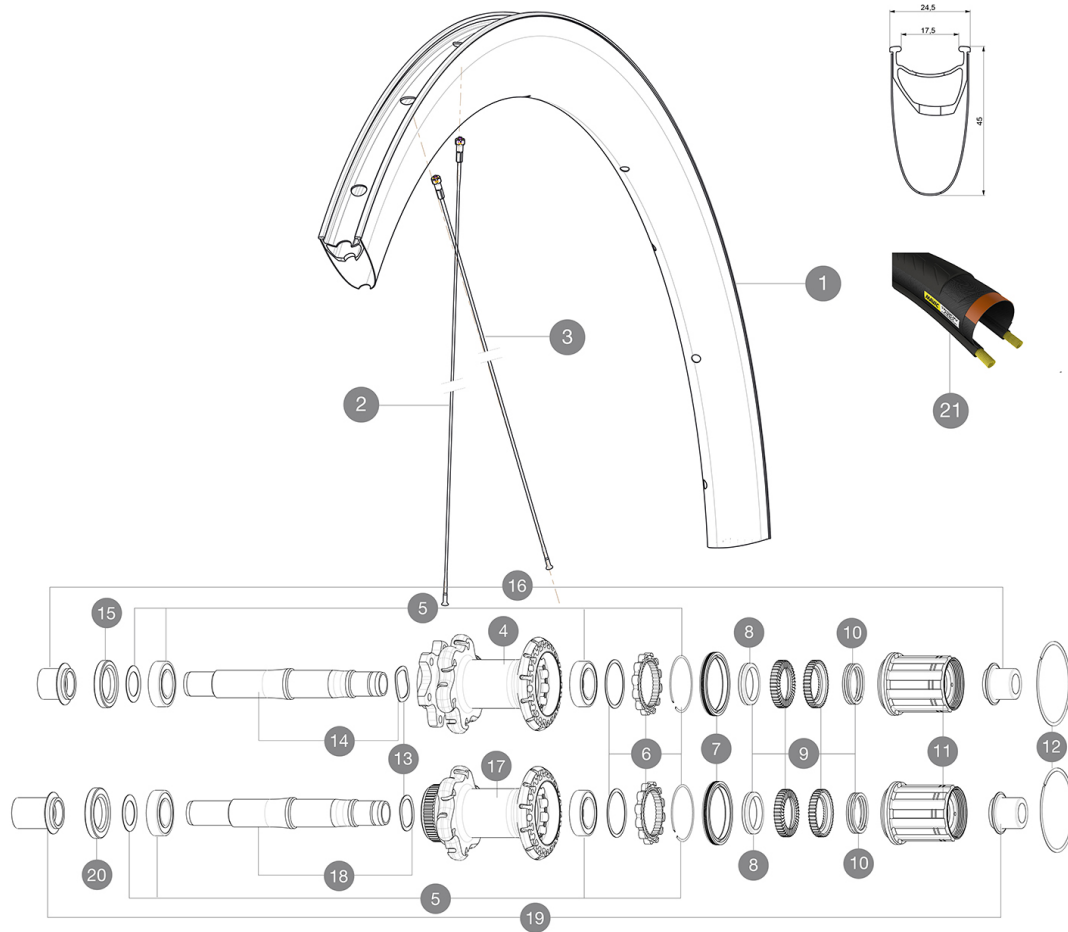

MAVIC Cosmic Pro Carbon Disc

ASTM CATEGORY 1 : road only

Recommended weight limit : 120kg

Recommended tire sizes: 25 to 32 mm

Max. Pressure: 23mm 8.7 bars - 125 psi, 25/28mm 7.7 bars - 110 psi

Max. Pressure: 25mm 7.7 bars - 110 PSI

REFERENCES WHEELS

R80901	CosProCarD6BRr12x142	R87001	CosProCarDCLRr12x142
R99481	CosProCarDCLRr12x142Cus		

RIMS

&NBSP;:

1	V2408013	KIT REAR RIM COSMIC PRO CARBON DISC CLINCHER

SPOKES

2	V2274901	KIT 12 FT/ND5 BTD SPK 294mm/WIDE ALU NIPPLE - while stock la
2	V3663701	KIT 12 FR/ND5 BUTTED AERO STAINLESS SPOKE 294 + alu nipple
3	V3663501	KIT 12 BUTTED AERO STAINLESS SPOKE 277 + alu nipple + washer
3	V2274601	KIT 12 DS BTD AERO SPK 277mm/ALU NIPPLE - while stock last

HUB SHELLS

4	N/A	HUB BODY
5	V2560201	KIT ID360 BEARINGS 15/28/7 + 17/28/7
6	V2252701	KIT ID360 INSERT SHAPED EAR LOBE > 2017
7	V2251601	KIT ID360 SEAL + GREASE
8	V2500501	KIT ID360 3 PADS NOISE REDUCING
9	V2251701	KIT ID360 2 RATCHETS + SPRING + GREASE
10	V2251801	KIT 3 ID360 ROAD SPRINGS
11	V3430101	HG11 Freewheel Body ID360
12	V2252201	KIT 2 REAR HUB RETENTION RINGS 48mm
13	V2251501	KIT 3 ID360 WAVE WASHERS
14	V2251301	KIT ID360 AXLE DISC 6 BOLTS
15	V2251001	KIT ID360 HUB THREADED CAP UB+DISC 6 BOLTS (large) - while s
17	N/A	HUB BODY

18	V2251401	KIT ID360 AXLE DISC CENTER LOCK
20	V2251101	KIT ID360 HUB THREADED CAP DISC CENTER LOCK

TYRES

21	37805525	YksionProPowerLinkWH

ADAPTERS

16	B4989601	ADAPTER Rr 12x142mm ID360 (6bolt)
19	B4989901	ADAPTER Rr 12x142mm ID360 (CLock)