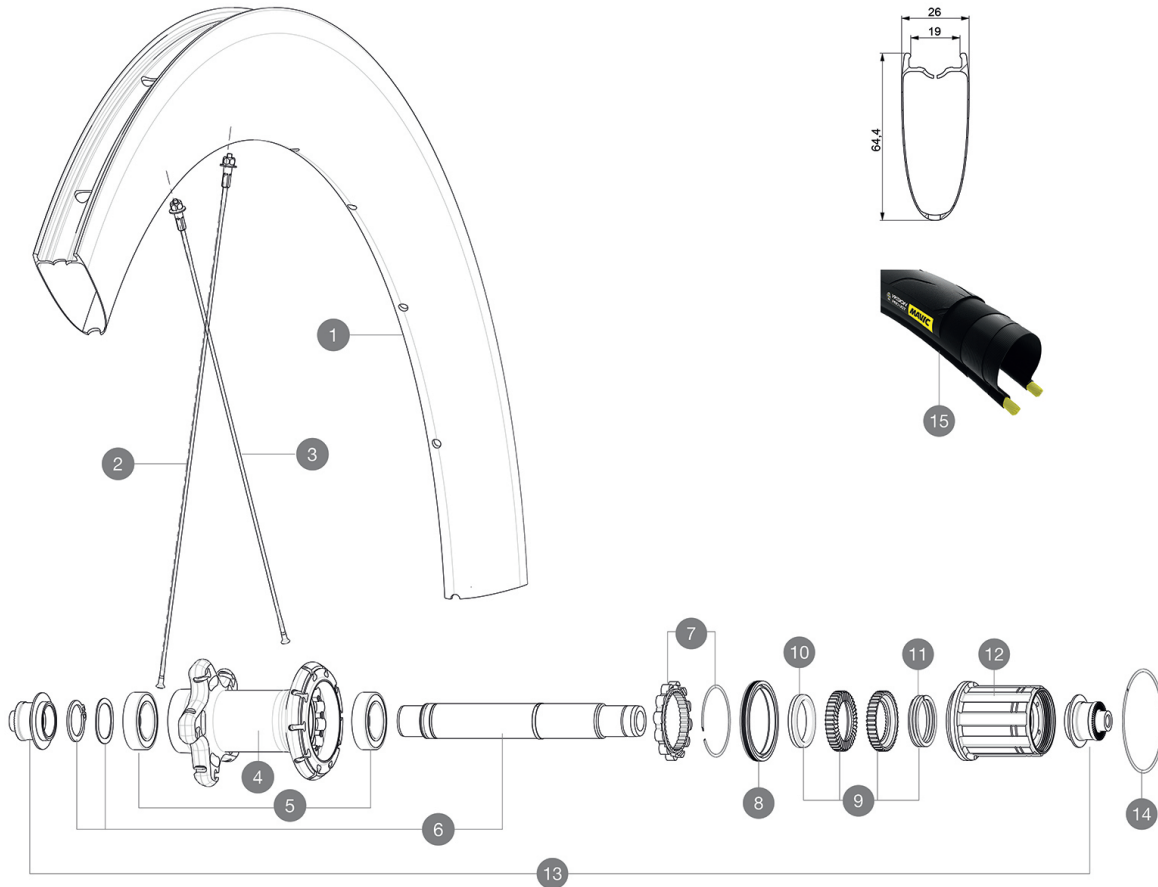

MAVIC *Comete Pro Carbon SL C*

ASTM CATEGORY 1 : road only

Recommended weight limit : 120kg

Recommended tire sizes: 25 to 32 mm

Max. Pressure tubeless: 25mm 6 bars - 87 PSI, 28mm 5 bars - 70 PSI. Max pressure tubetype: 25mm 7 bars - 102 PSI

Max. Pressure: 25mm 7.7 bars - 110 PSI

REFERENCES WHEELS

R93601 Com Pro Car SL USTRr

R99501 CometProCarb SLC RrCustom

**RIMS**

&NBSP;:

1	V2737113	KIT REAR RIM COMETE PRO CARBON SL UST 19 - while stock last
1	V2733113	KIT REAR RIM COMETE PRO CARBON SL UST - while stock last
1	V2739313	KIT REAR RIM COMETE PRO CARBON UST
	V3720101	25mm UST Tape for 19 to 22mm Road Rims
	V2690101	KIT CARBON RIM TAPE 21x622mm - FOR CARBON RIM

Specifications

RIMS

- Material : 3K carbon fibers
- Material : 3K carbon fibers
- Height : 64mm
- Height : 64mm
- Drilling : traditional
- Drilling : traditional
- Brake track : carbon with TgMAX technology
- Brake track : carbon with TgMAX technology
- Valve hole diameter : 6.5 mm
- Valve hole diameter : 6.5 mm
- Tire : clincher
- Tyre : UST Tubeless and tubetype
- Internal width : 17 mm
- Internal width : 19 mm
- ETRTO size : 622x17C

VERSIONS

- Color : Black only
- Color : Black only

WHEEL WEIGHTS

Wheel weight 895