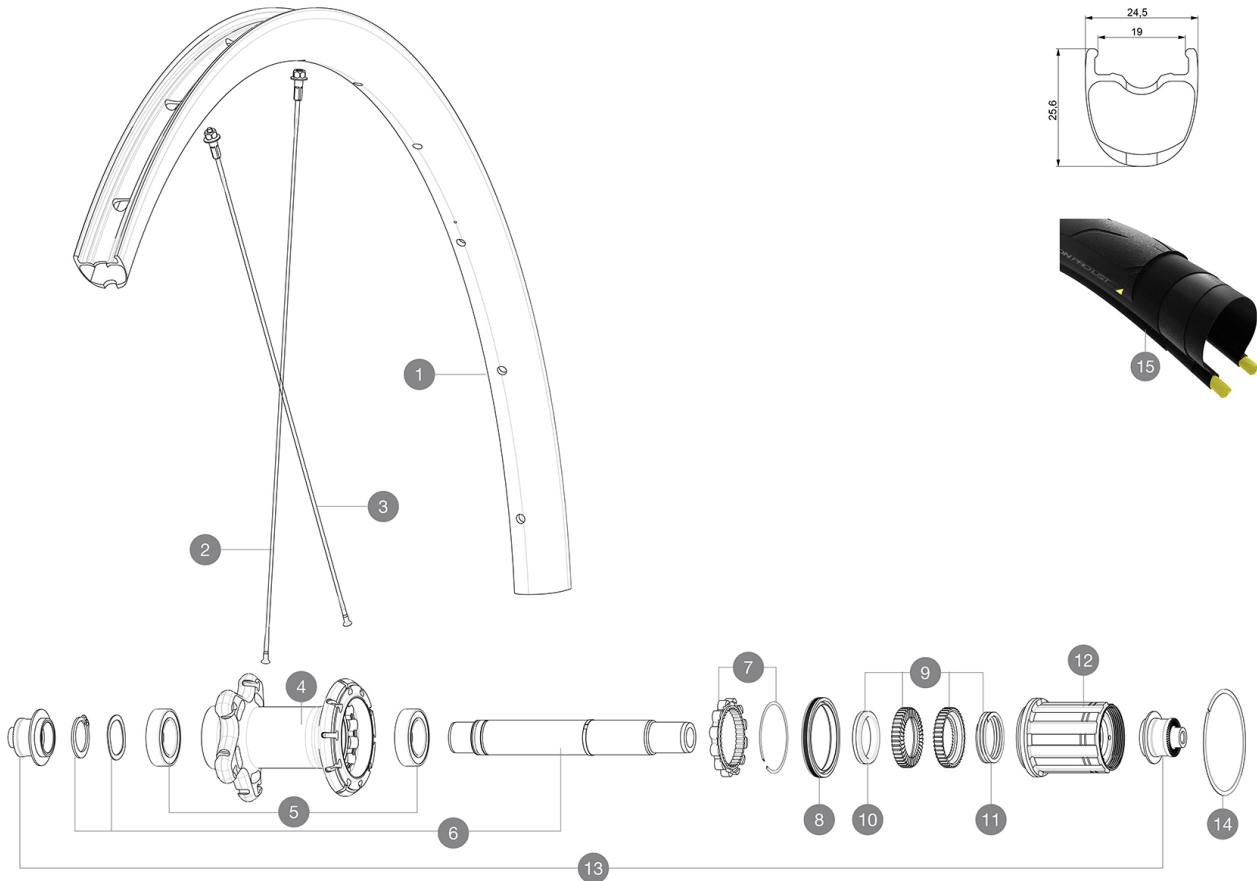

MAVIC Ksyrium Pro Carbon SL UST

ASTM CATEGORY 1 : road only

For a longer longevity of the wheel, Mavic recommends that the total weight supported by the wheels don't exceed 120kg, bike included

Recommended tyre sizes: 25 to 32 mm

Max. Pressure: see indication on wheel and tyre. If they differ, use the lower of the 2

Max. Pressure tubeless: 25mm 6 bars - 87 PSI, 28mm 5 bars - 70 PSI. Max pressure tubetype: 25mm 7 bars - 102 PSI

REFERENCES WHEELS

R19021 KsyProCarSLUST Rr

RIMS

&NBSP;:

1	V2734213	KIT REAR RIM KSYRIUM PRO CARBON SL UST - while stock last
1	V2737513	KIT REAR RIM KSYRIUM PRO CARBON SL UST
	V3720101	25mm UST Tape for 19 to 22mm Road Rims

SPOKES

2	V3666001	KIT 1 FRT 285/1 NDS 291 KSYRIUM PRO CARB SL UST AERO STAMPED
2	V3663301	KIT 12 FRT KSYR PRO CARB SL UST Disc + NDS KSYR PRO CARB SL
3	V3663201	KIT 12 DS KSY PRO CARB SL UST/UST Disc/C Disc/T Disc BUTTED

HUB SHELLS

4	N/A	HUB BODY
5	V2560401	KIT 2 BEARINGS 17x28x7 + WAVED WASHER + CLIP
6	V2252801	KIT ID360 UB REAR AXLE W/CLIP/WAVED WASHER
7	V2252701	KIT ID360 INSERT SHAPED EAR LOBE > 2017
8	V2251601	KIT ID360 SEAL + GREASE
9	V2251701	KIT ID360 2 RATCHETS + SPRING + GREASE
10	V2500501	KIT ID360 3 PADS NOISE REDUCING
11	V2251801	KIT 3 ID360 ROAD SPRINGS
12	V3430101	HG11 Freewheel Body ID360
14	V2252201	KIT 2 REAR HUB RETENTION RINGS 48mm

TYRES

15 39938825 Yksion Pro UST 700x25

ADAPTERS

13 V2253101 KIT REAR AXLE ADAPTOR QUICK RELEASE ID360