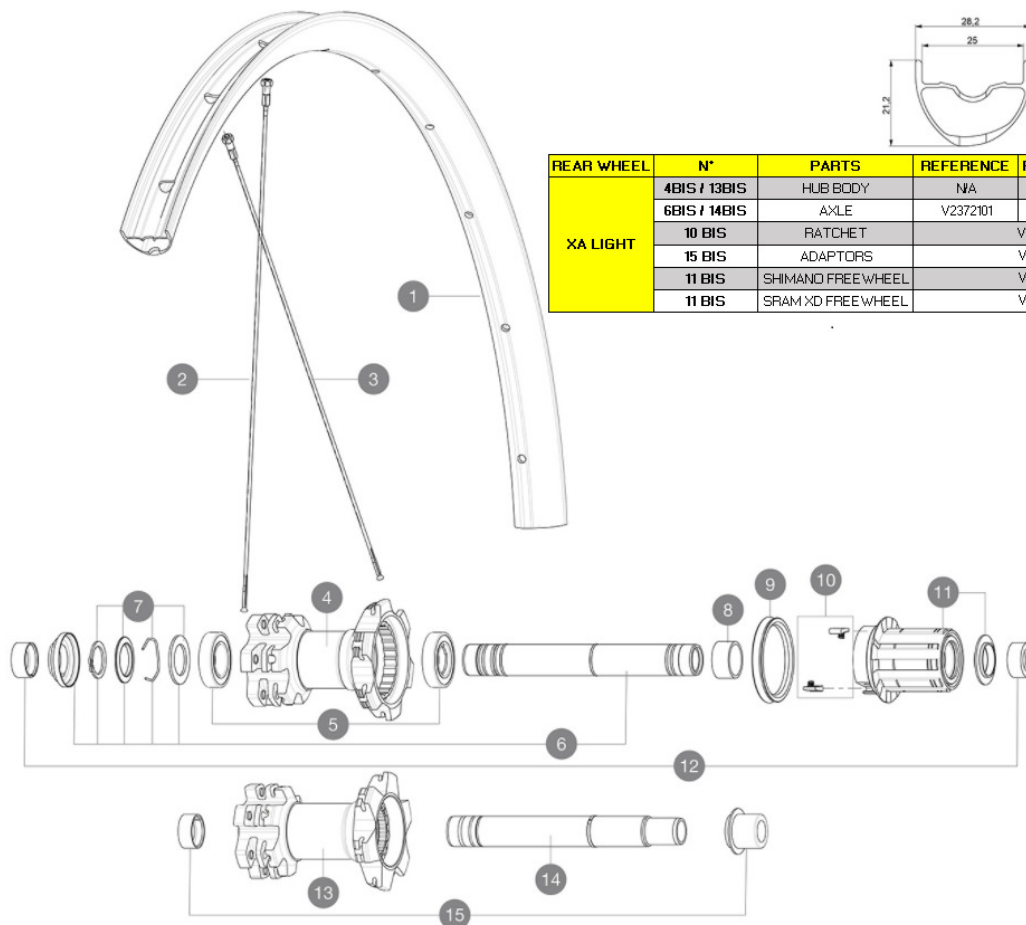

ASTM CATEGORY 3 : CROSS COUNTRY AND TRAIL RIDING

For a longer longevity of the wheel, Mavic recommends that the total weight supported by the wheels don't exceed 120kg, bike included

Recommended tyre sizes: 46mm to 64mm (1.8" to 2.5")

REFERENCES WHEELS

R22261	Xa Light 27,5 Bst Pr	R22671	Xa Light 27,5 Pr Bst XD
R22661	Xa Light 27,5 Pr XD	R22251	Xa Light 27,5 Pr

REAR WHEEL	N°	PARTS	REFERENCE	REFERENCE BOOST
XA LIGHT	4BIS / 13BIS	HUB BODY	N/A	N/A
	6BIS / 14BIS	AXLE	V2372101	V2372201
	10 BIS	RATCHET		V2375201
	15 BIS	ADAPTORS		V2510701
	11 BIS	SHIMANO FREEWHEEL		V3780101
	11 BIS	SRAM XD FREEWHEEL		V3740101

Specifications

RIMS

- **Material** : S6000 Aluminum
- **Joint** : SUP
- **Drilling** : traditional
- **Valve hole diameter** : 6.5 mm
- **Tyre** : UST Tubeless and tubetype
- **Internal width** : 25 mm
- **ETRTO size 27.5"** : 584x25TSS
- **ETRTO size 29"** : 622x25TSS

VERSIONS

- **Color** : Black only
- **Disc standard** : 6 Bolts only
- **Hub width** : Boost (front 110, rear 148) or Non-Boost (front 100, rear 135/142)

WHEEL WEIGHTS

Weight Rear 27.5": 935
Weight Rear 29": 975