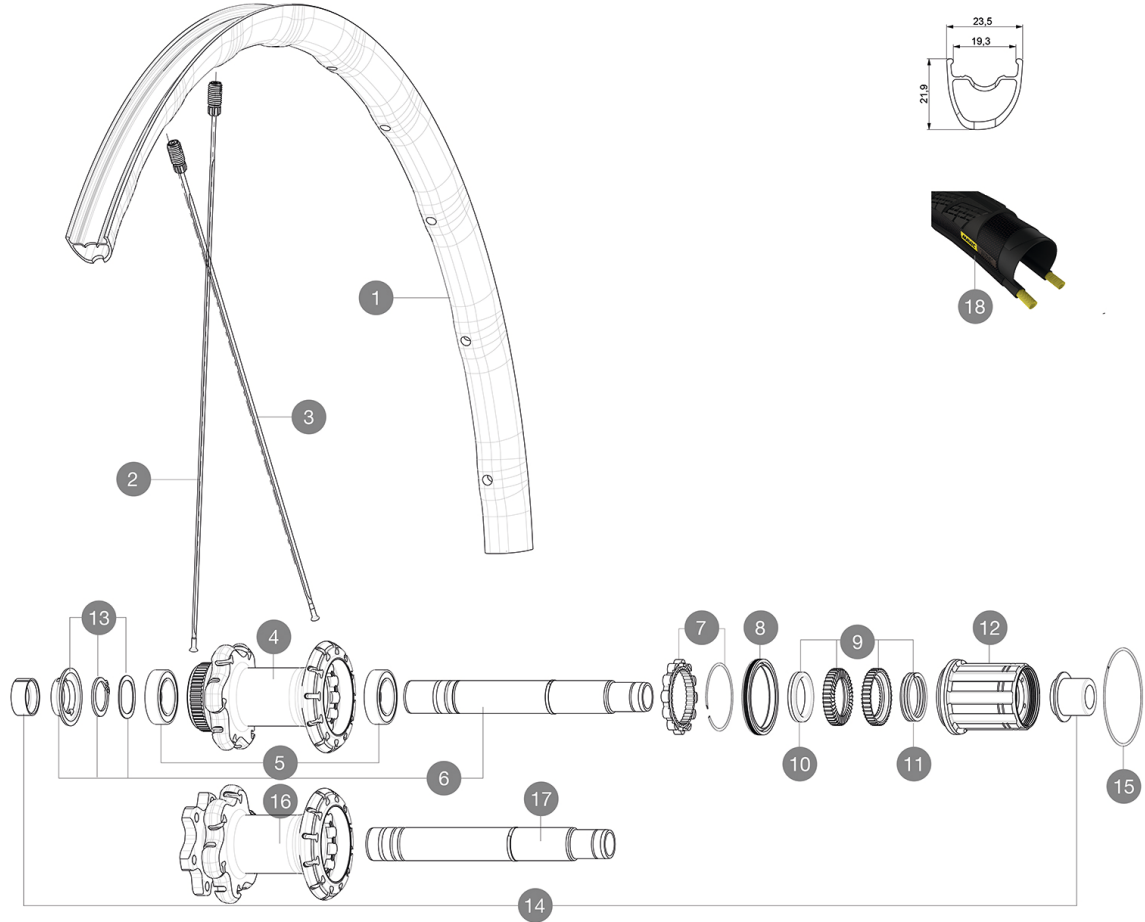

MAVIC Allroad Elite UST Disc

ASTM CATEGORY 2 : road and offroad with jumps less than 15cm

For a longer longevity of the wheel, Mavic recommends that the total weight supported by the wheels don't exceed 120kg, bike included

Recommended tyre sizes: 28 to 62 mm (1.1" to 2.5")

Max. Pressure: see indication on wheel and tyre. If they differ, use the lower of the 2

Max. Pressure: 30mm 5.8 bars - 85 PSI / 40mm 4.5 bars - 65 PSI

REFERENCES WHEELS

R20551 Allroad EI D6B 12x142Rr

R20571 Allroad EI DCL 12x142Rr

RIMS

&NBSP;:

1	V2731913	KIT REAR RIM ALLROAD PRO/ELITE UST While Stocks lasts
	V2620101	UST RIM TAPE 25mm (for 21-24mm wide rim)

SPOKES

2	V2273201	KIT 12 FRT/NON DRIVE SIDE BUTTED SPOKE 297mm
3	V2273301	KIT 12 DRIVE SIDE BUTTED SPOKE 280mm

HUB SHELLS

4	N/A	HUB BODY
5	V2560401	KIT 2 BEARINGS 17x28x7 + WAVED WASHER + CLIP
6	V2252901	KIT ID360 CENTER LOCK 135/142mm AXLE W/CLIP
7	V2252701	KIT ID360 INSERT SHAPED EAR LOBE > 2017
8	V2251601	KIT ID360 SEAL + GREASE
9	V2251701	KIT ID360 2 RATCHETS + SPRING + GREASE
10	V2500501	KIT ID360 3 PADS NOISE REDUCING
11	V2251801	KIT 3 ID360 ROAD SPRINGS
12	V3430101	HG11 Freewheel Body ID360
13	V2560501	KIT ADJUST. SYSTEM QRM AUTO ID360 for 17x28x7 bearing
15	V2252201	KIT 2 REAR HUB RETENTION RINGS 48mm
16	N/A	HUB BODY
17	V2253001	KIT ID360 6 BOLTS 135/142mm AXLE WITH CIRCLIP

TYRES

18	38012230	Yksion Elite Allroad
18	39949936	Yksion Allroad XL

ADAPTERS

14	V2510701	ID360V2RrAxleAdapt12x142/148
	V2510801	ID360 V2 RrAxleAdapt9x135
	V2510901	ID360 EVO RrAxleAdpt12x135/150