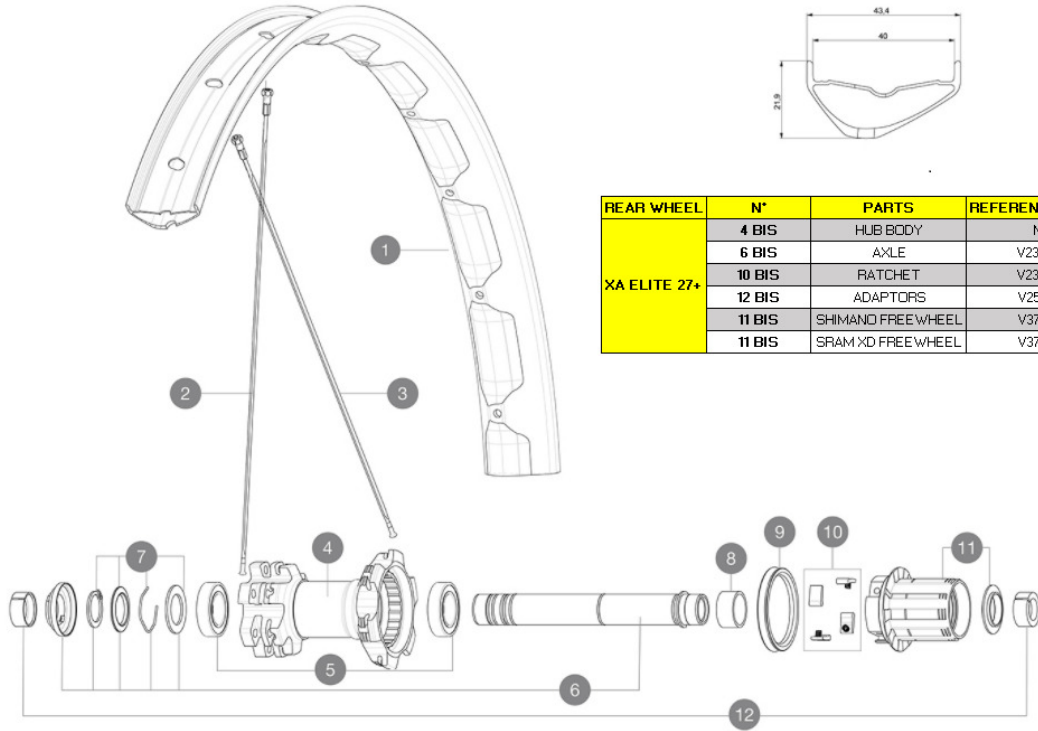

MAVIC XA Elite 27+

ASTM CATEGORY 3 : CROSS COUNTRY AND TRAIL RIDING

For a longer longevity of the wheel, Mavic recommends that the total weight supported by the wheels don't exceed 120kg, bike included

Recommended tyre sizes: 60mm to 81mm (2.5" to 3.2")

REFERENCES WHEELS

R22611 XA Elite 27+ Rr Bst XD NT

R20861 XA Elite 27+ Rr Bst NT

RIMS

&NBSP;:

1	V2319115 V3700101	KIT FRONT/REAR RIM E-XA/XA ELITE 27,5"+ 40 TSS 43mm UST Tape For 40mm Wide Rims

SPOKES

2	V3666501	KIT 12 FRT/ND S AKSIUM ELITE UST Disc 650B FLAT SPOKE 277mm +
2	V2386201	KIT 12 FRT/REAR E-XA/XA ELITE 27,5" BLACK NIPPLES - while s

HUB SHELLS

4	N/A	HUB BODY
	N/A	HUB BODY
5	M40076	HUB BEARINGS 17x30x7 6903 x 2
6	V2371201	KIT REAR QRM AXLE 135-142 / BOOST 148mm
	V2372201	KIT ID360 148 D6T AXLE WITH CLIP
7	V2370401	KIT REAR AUTO ADJUSTING PLAY 12mm AXLE
8	35124501	SET OF 3 REAR AXLE/FREEWHEEL BODY SPACERS MTB L1
9	99610701	ITS-4 FREEWHEEL SEAL
10	99610601	PAWLS KIT FOR ITS-4 (OR TS-2)
	V2375201	KIT ID360 24 TEETH 2 RATCHET + MTB SPRING + PAD (specific)
11	35126001	ITS-4 FREEWHEEL BODY + SEAL 2013 (NO PAWLS)
	V3740101	XD MTB Freewheel Body ID360
	V3780101	HG9 Alloy MTB Freewheel Body ID360

ADAPTERS

12	V2371401 V2510701	YELL RR AXLE SUPPORT BOOST 148mm SELF ADJUST ID360V2RrAxleAdapt12x142/148