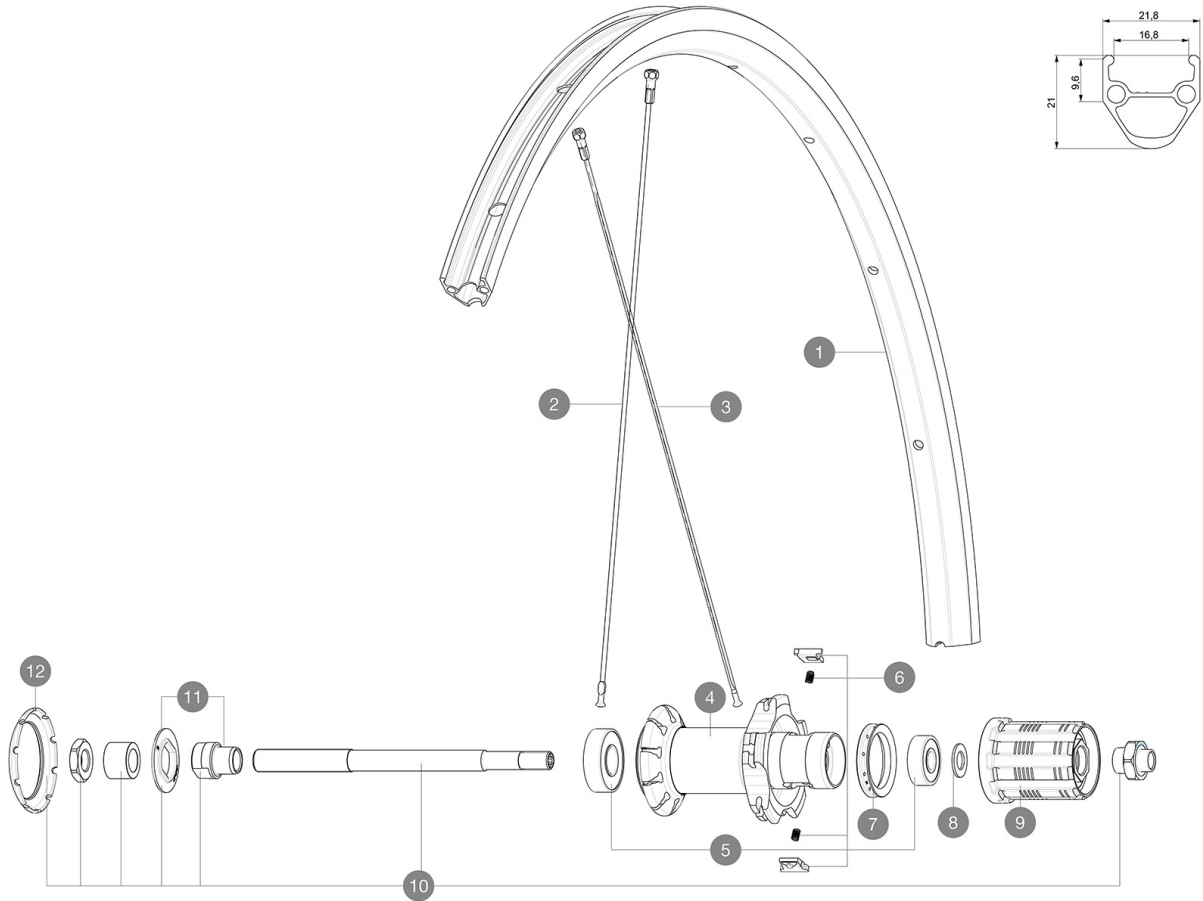

ASTM CATEGORY 1 : road only

Maximum tyre pressure: 2.55bar/37PSI with a 54mm tyre - 1.3bar/19PSI with a 125mm tyre

For a longer longevity of the wheel, Mavic recommends that the total weight supported by the wheels don't exceed 120kg, bike included

Maximum tyre pressure: 7.5bar/108PSI with a 23mm tyre - 4.6bar/67PSI with a 52mm tyre

Recommended tyre sizes: 25 to 32 mm

Max. Pressure: see indication on wheel and tyre. If they differ, use the lower of the 2

Max. Pressure: 23mm 8.7 bars - 125 psi, 25/28mm 7.7 bars - 110 psi

Maximum tyre size: width 52mm - pressure max. 5Bar/72PSI

REFERENCES WHEELS

R23241 AKSIUM RB 700 QR M11

RIMS

&NBSP::

1 jantearrouteub REAR ROAD UB RIM

SPOKES

2 V2272701 KIT 10 FT/NDS AKSIUM RND SPK 283mm (OEM only)
3 V3661501 KIT 10 DS AKSIUM 19 FLAT SPOKE 301mm + nipples

HUB SHELLS

5 M40660 REAR HUB 608+6001 BEARINGS
6 M40578 FTSL PAWLS KIT (ROAD WHEELS)
7 99500001 FTSL/FTSX FREEHUB BODY SEAL
8 M40067 INTERNAL FREEWHEEL SPACER FTSL/FTSX
9 30871101 FTS-L ROAD FREEWHEEL BODY HG11 8/9 compatible
10 99603901 REAR AXLE QRM ROAD 2008
11 99603801 SHORT EXPENSIBLE BEARING SUPPORTS > 2008
12 12034401 KIT 3 HUB CAPS AERO 10 SLOTS BLACK