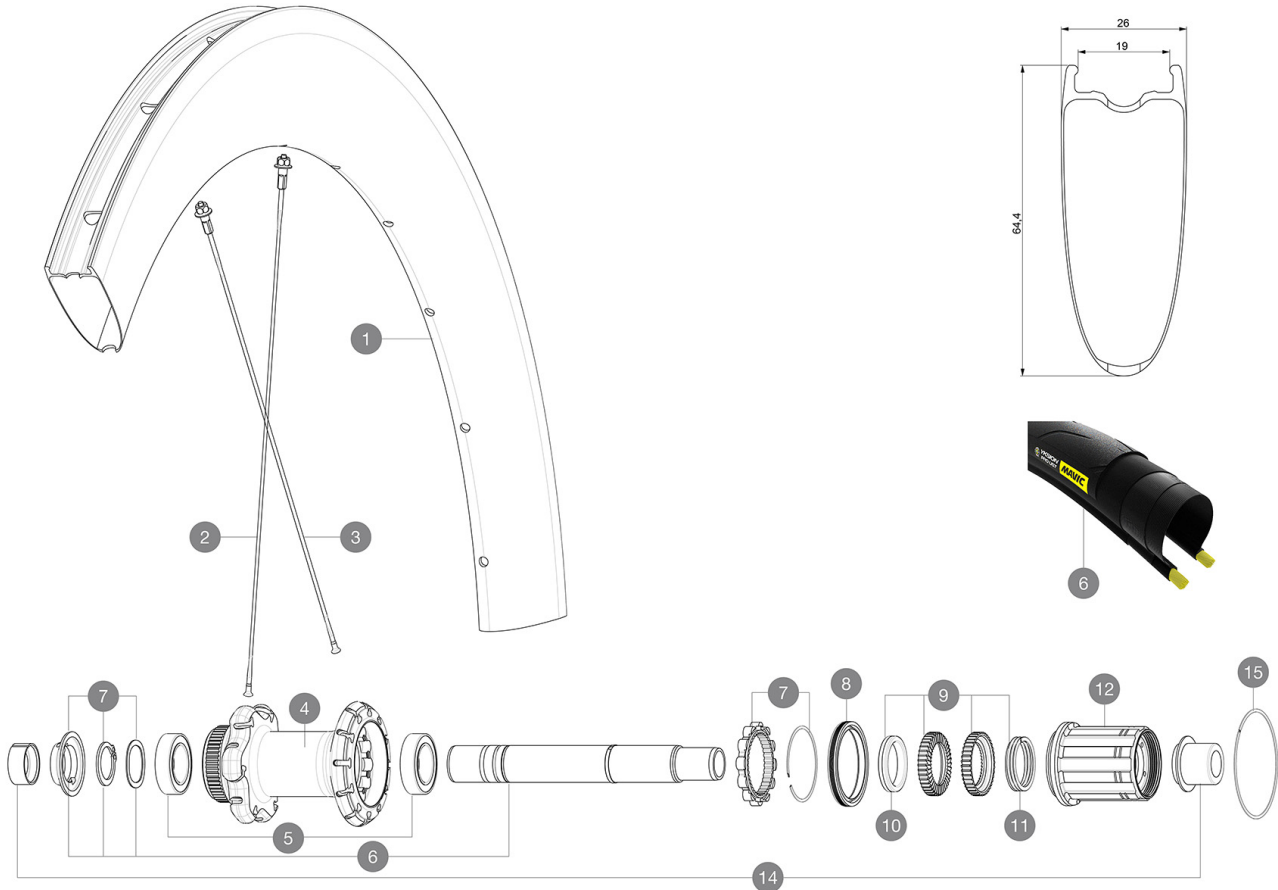

MAVIC Comete Pro Carbon SL UST Disc

ASTM CATEGORY 1 : road only

For a longer longevity of the wheel, Mavic recommends that the total weight supported by the wheels don't exceed 120kg, bike included

Recommended tyre sizes: 25 to 32 mm

Max. Pressure: see indication on wheel and tyre. If they differ, use the lower of the 2

Max. Pressure tubeless: 25mm 6 bars - 87 PSI, 28mm 5 bars - 70 PSI. Max pressure tubetype: 25mm 7 bars - 102 PSI, 28mm 6 bars - 87 PSI

REFERENCES WHEELS

R30031 ComProCarb SL UST DCL Rr

RIMS

&NBSP;:

1	V4093115	Kit Front/Rear rim Cosmic SL 65 Disc while stock lasts
1	V2738213	KIT REAR RIM COMETE PRO CARBON SL UST Disc 19 - while stock
	V2620101	UST RIM TAPE 25mm (for 21-24mm wide rim)

SPOKES

2	V3667001	KIT 2 FRt/NDs 254 BUTTED AERO STAMPED STAINLESS SPOKE + alu
2	V3667101	KIT 12 FRt/NDs BUTTED AERO STAINLESS SPOKE 254 + alu nipple
3	V3662401	KIT 12 DS BUTTED AERO STAINLESS SPOKE 236 + alu nipp.+ wash.

HUB SHELLS

4	N/A	HUB BODY
5	V2560401	KIT 2 BEARINGS 17x28x7 + WAVED WASHER + CLIP
6	V2252901	KIT ID360 CENTER LOCK 135/142mm AXLE W/CLIP
7	V2252701	KIT ID360 INSERT SHAPED EAR LOBE > 2017
8	V2251601	KIT ID360 SEAL + GREASE
9	V2251701	KIT ID360 2 RATCHETS + SPRING + GREASE
10	V2500501	KIT ID360 3 PADS NOISE REDUCING
11	V2251801	KIT 3 ID360 ROAD SPRINGS
12	V3430101	HG11 Freewheel Body ID360
13	V2560501	KIT ADJUST. SYSTEM QRM AUTO ID360 for 17x28x7 bearing
15	V2252201	KIT 2 REAR HUB RETENTION RINGS 48mm

TYRES

16	39938825	Yksion Pro UST 700x25

ADAPTERS

14	V2510701	ID360V2RrAxleAdapt12x142/148
	V2510901	ID360 EVO RrAxleAdpt12x135/150
	V2510801	ID360 V2 RrAxleAdapt9x135