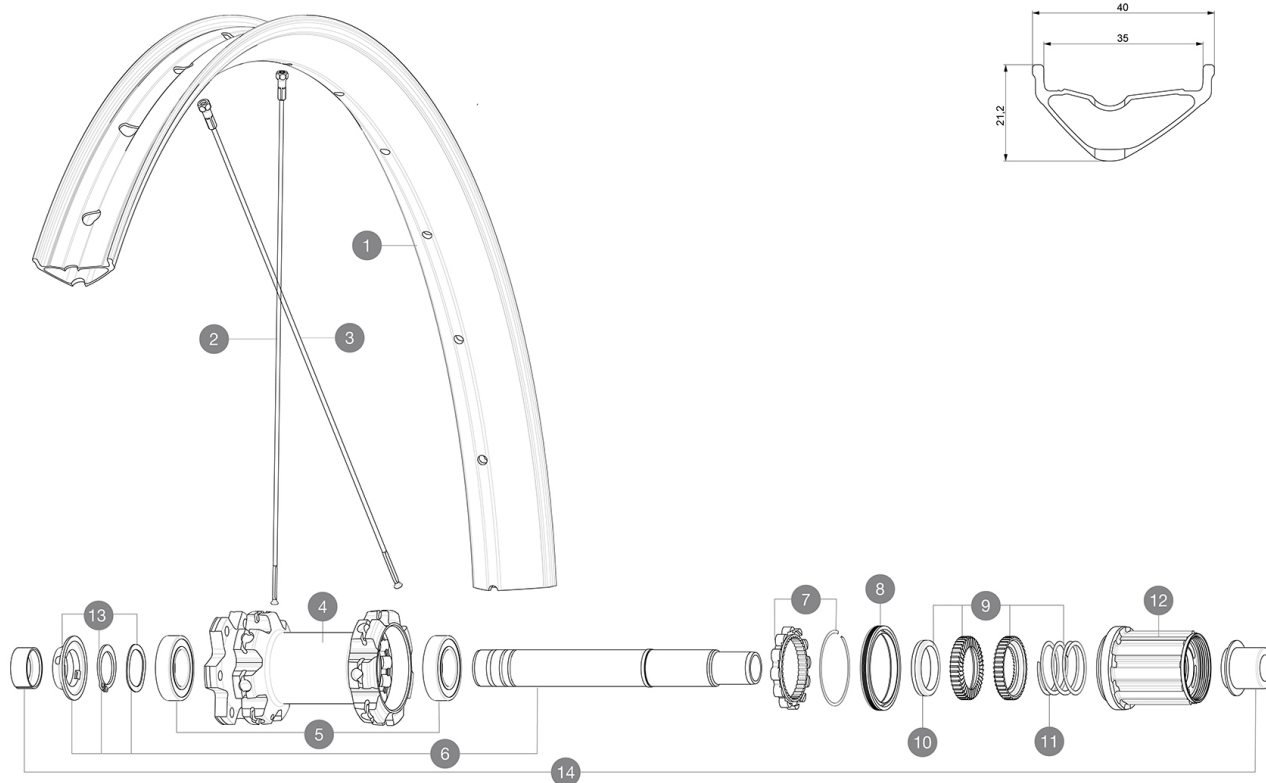

ASTM CATEGORY 3 : CROSS COUNTRY AND TRAIL RIDING

For a longer longevity of the wheel, Mavic recommends that the total weight supported by the wheels don't exceed 150kg, bike included

Recommended tyre sizes: 65mm to 81mm (2.5" to 3.2")

REFERENCES WHEELS

P88801	E-XA 35 27,5 Pr Bst	R26051	E-XA 35 27,5 Rr Boost XD
P88811	E-XA 35 27,5 Pr Bst XD	R26041	E-XA 35 27,5 Rr Boost

RIMS

&NBSP;:

1	V3763715	KIT FRT/REAR RIM E-XA 27,5"
	V3710101	40mm UST Tape For 35mm Wide Rims

SPOKES

2	V3821301	KIT 14 FRT/ND S E-CROSSMAX/E-XA 27,5" FLAT SPOKE 282mm + nip
3	V3821501	KIT 14 DS E-CROSSMAX/E-XA 27,5" FLAT SPOKE 280mm + nippl.

HUB SHELLS

4	N/A	HUB BODY
5	M40076	HUB BEARINGS 17x30x7 6903 x 2
6	V2372201	KIT ID360 148 D6T AXLE WITH CLIP
7	V2252701	KIT ID360 INSERT SHAPED EAR LOBE > 2017
8	V2251601	KIT ID360 SEAL + GREASE
9	V2375201	KIT ID360 24 TEETH 2 RATCHET + MTB SPRING + PAD (specific)
10	V2375401	KIT ID360 MTB 24T 3 NOISE REDUCING PADS
11	V2372901	KIT 3 ID360 MTB SPRINGS
12	V3790101	HG9 Steel MTB Freewheel Body ID360
13	V2373001	KIT ADJUST. SYSTEM QRM AUTO ID360 for 17x30x7 bearing

ADAPTERS

14	V2510701	ID360V2RrAxleAdapt12x142/148
	V2510801	ID360 V2 RrAxleAdapt9x135