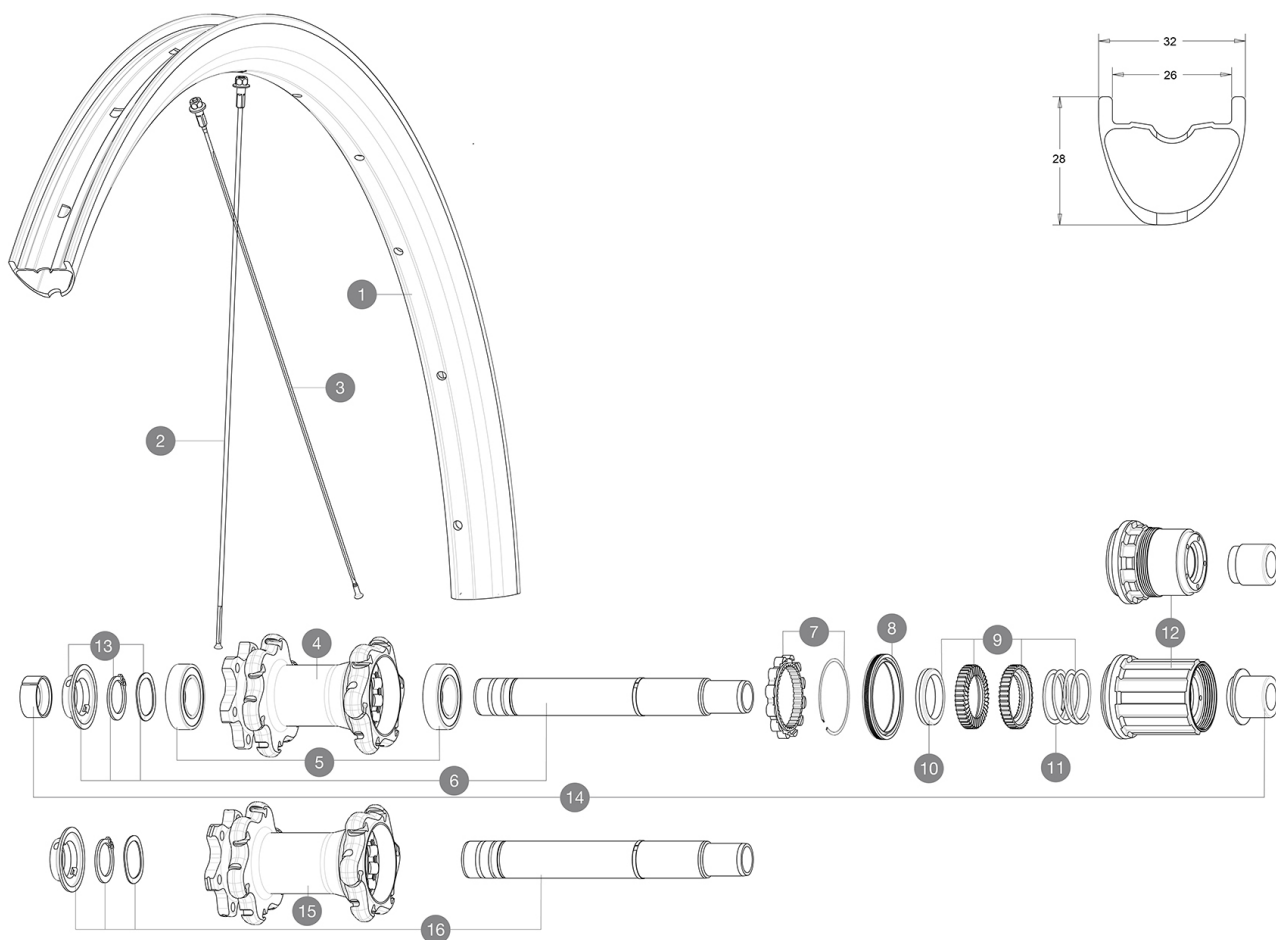

## REFERENCES WHEELS

### RIMS

&NBSP;:

1	V3070113	KIT REAR RIM XA PRO CARBON 29"
	V3750101	35mm UST Green Tape for 30mm wide rims

### SPOKES

	V2387801	KIT 12 FRIT/REAR XA PRO CARBON 29" EXTRA FLAT SPOKE 288mm +
--	----------	---

### HUB SHELLS

4	N/A	HUB BODY
5	M40076	HUB BEARINGS 17x30x7 6903 x 2
6	V2372101	KIT ID360 135/142 D6T AXLE WITH CLIP
7	V2252701	KIT ID360 INSERT SHAPED EAR LOBE > 2017
8	V2251601	KIT ID360 SEAL + GREASE
9	V2375201	KIT ID360 24 TEETH 2 RATCHET + MTB SPRING + PAD (specific)
10	V2375401	KIT ID360 MTB 24T 3 NOISE REDUCING PADS
11	V2372901	KIT 3 ID360 MTB SPRINGS
12	V3780101	HG9 Alloy MTB Freewheel Body ID360
12	V3740101	XD MTB Freewheel Body ID360
13	V2373001	KIT ADJUST. SYSTEM QRM AUTO ID360 for 17x30x7 bearing
15	N/A	HUB BODY
16	V2372201	KIT ID360 148 D6T AXLE WITH CLIP