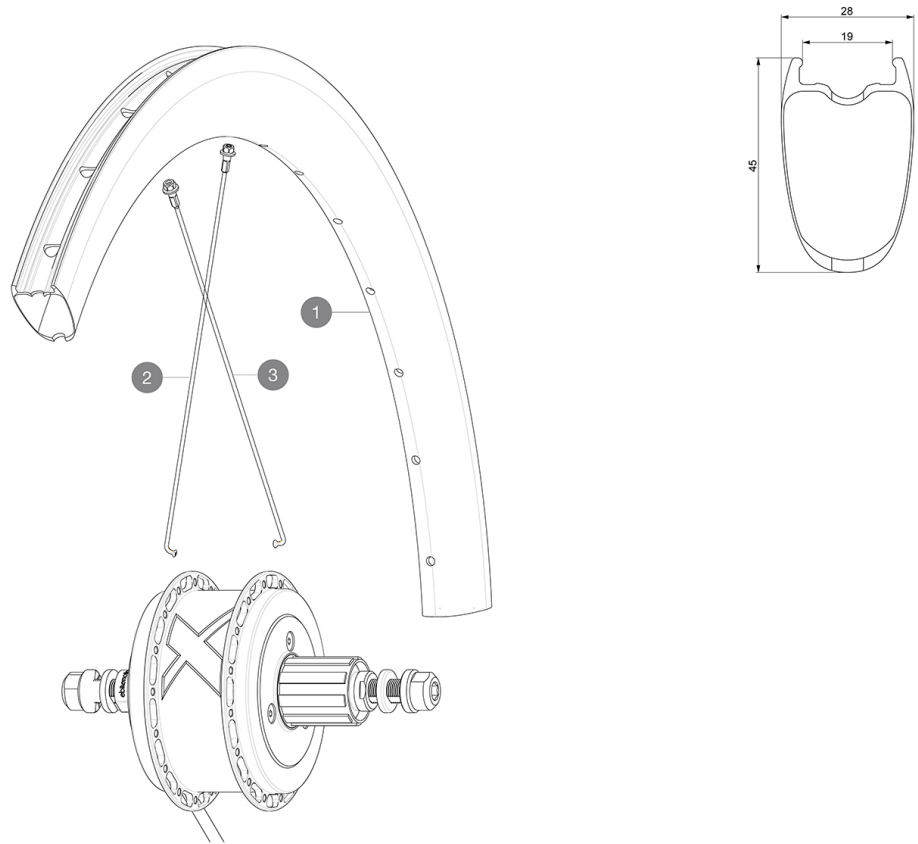

REFERENCES WHEELS

Max. Pressure: see indication on wheel and tyre. If they differ, use the lower of the 2

RIMS

&NBSP;:

1	V4093713	Kit Rear rim Cosmic SL 45 Disc EBM/ CPC UST Disc EBM
1	V2738813	KIT REAR RIM COSMIC PRO CARBON UST DISC EBM 32 holes - white
	V2620101	UST RIM TAPE 25mm (for 21-24mm wide rim)

SPOKES

2	V3668001	KIT 16 NON DRIVE SIDE J-bent Spoke 230mm COSMIC PRO CARBON U
3	V3667901	KIT 16 DRIVE SIDE J-bent Spoke 228mm COSMIC PRO CARBON UST D

Cosmic Pro Carbon UST EBM

Specifications

WHEEL WEIGHTS